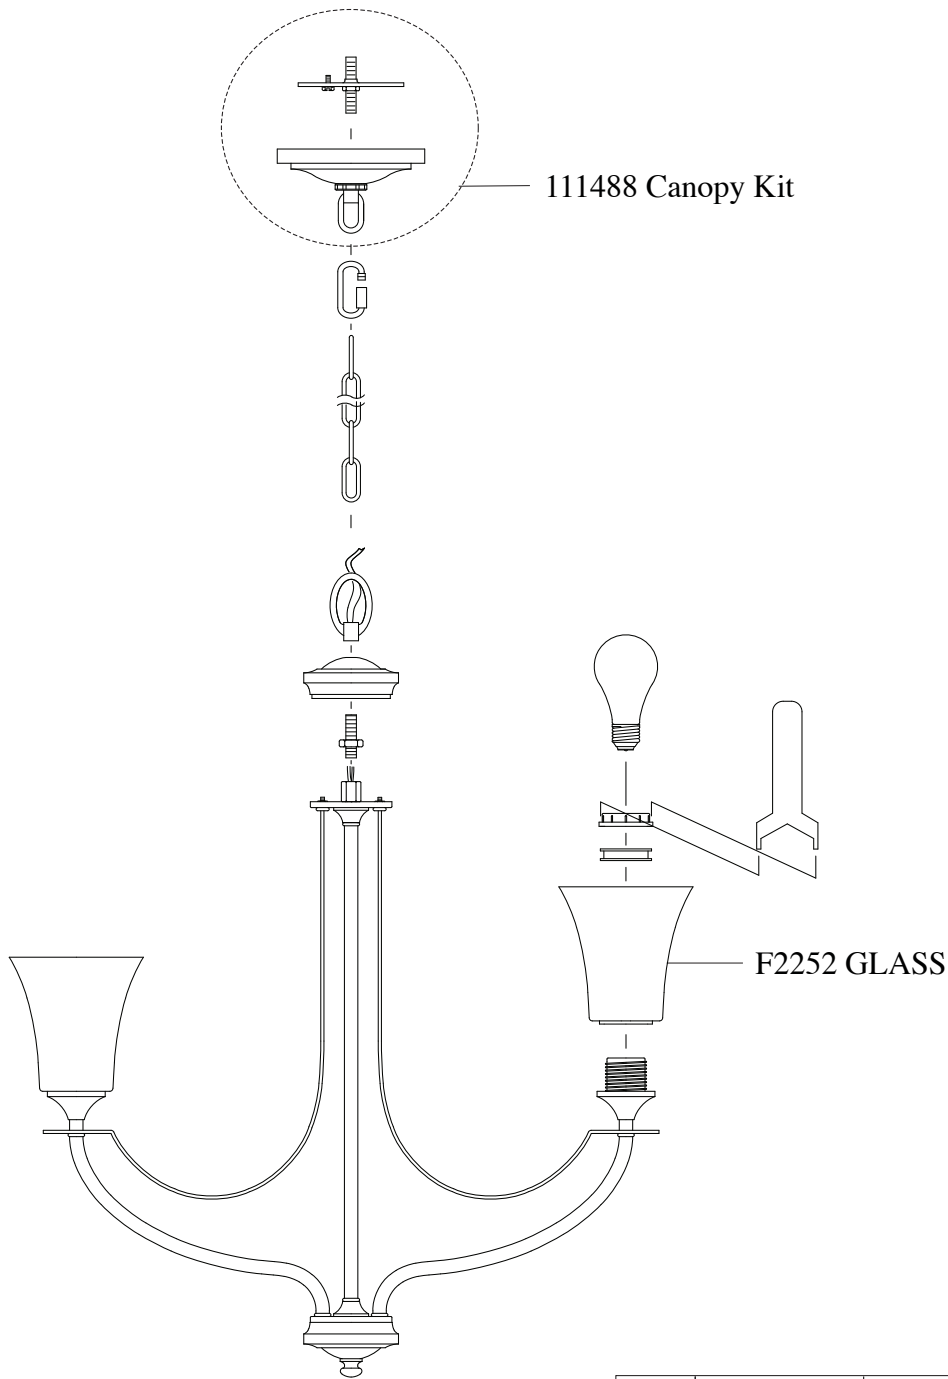

Replacement Parts For **F2254/6+6+3** 8/11

Qty.	Part #	Description
	111488	Canopy Kit
	F2252 GLASS	Glass

**MURRAY
FEISS**

GENERATION
BRANDS™ 