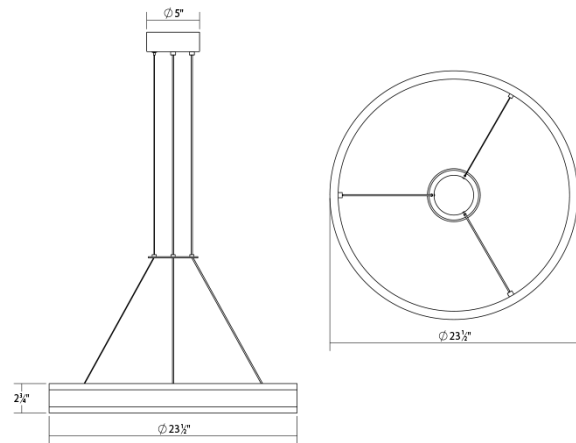

SONNEMAN
A WAY OF LIGHT

double corona™ 24" LED Ring Pendant

2303.25

DIMENSIONS

Height	2.75"
Diameter	23.75"
Canopy/Backplate/Base	5"
Hanging Details	6' Adjustable Cable"

ELECTRICAL SPECS

Bulb Type	Integral LED
Bulb Quantity	2
Bulb Included?	Yes
Wattage	51
Initial Lumens	3170
Input Voltage	120-277VAC
CCT	3000K
CRI	90
Power Supply Type	Driver
Power Supply Quantity	2
Power Supply Location	Canopy
Dimming Type	TRIAC/ELV/0-10V*

SHIPPING

SHADE 1

Quantity	2
Color	Frosted
Material	Frosted Acrylic
Height	0.5"

AVAILABLE FINISHES

Bright Satin Aluminum (.16)
Satin Black (.25)

GENERAL LISTINGS

cETL
cUL
Damp Location

PROJECT