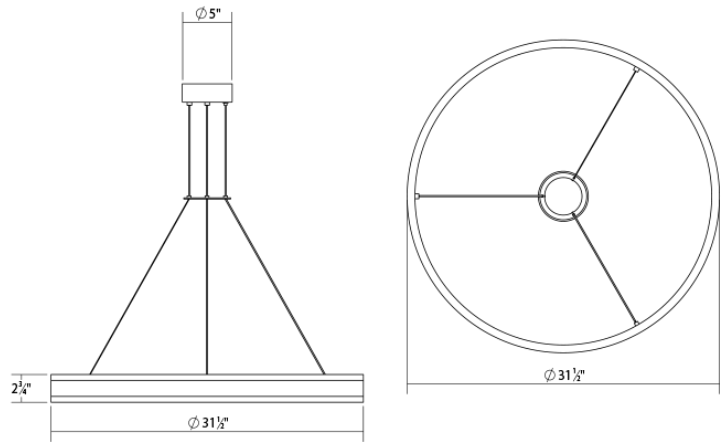

**double corona™** 32" LED Ring Pendant

**2305.16**

**DIMENSIONS**

|                       |                      |
|-----------------------|----------------------|
| Height                | 2.75"                |
| Diameter              | 31.5"                |
| Canopy/Backplate/Base | 5"                   |
| Hanging Details       | 6' Adjustable Cable" |

**ELECTRICAL SPECS**

|                       |                  |
|-----------------------|------------------|
| Bulb Type             | Integral LED     |
| Bulb Quantity         | 2                |
| Bulb Included?        | Yes              |
| Wattage               | 62               |
| Initial Lumens        | 3720             |
| Input Voltage         | 120-277VAC       |
| CCT                   | 3000K            |
| CRI                   | 90               |
| Power Supply Type     | Driver           |
| Power Supply Quantity | 2                |
| Power Supply Location | Canopy           |
| Dimming Type          | TRIAC/ELV/0-10V* |

**SHIPPING**
**SHADE 1**

|          |                 |
|----------|-----------------|
| Quantity | 2               |
| Color    | Frosted         |
| Material | Frosted Acrylic |
| Height   | 0.5"            |