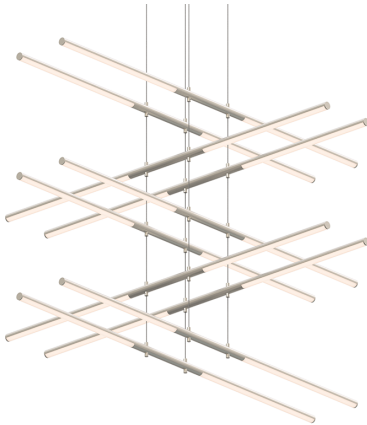

SONNEMAN
A WAY OF LIGHT

tik-tak™ Stack 5-Tier LED Pendant

2805.13

DIMENSIONS

Minimum Height	8"
Maximum Height	73.5"
Width	47.5"
Depth	47.5"
Hanging Details	10' Adjustable Cable"

ELECTRICAL SPECS

Bulb Type	Integral LED
Bulb Quantity	20
Bulb Included?	Yes
Wattage	102
Initial Lumens	11370
Input Voltage	100-277VAC
CCT	3000K
CRI	90
Power Supply Type	Driver
Power Supply Quantity	1
Power Supply Location	Remote
Dimming Type	0-10V

SHIPPING

SHADE 1

Quantity	10
Color	White
Material	Optical Acrylic
Height	0.25"
Diameter	18

AVAILABLE FINISHES

Polished Chrome (.01)
Satin White (.03)
Satin Nickel (.13)
Satin Black (.25)

GENERAL LISTINGS

cETL
cUL
Dry Location