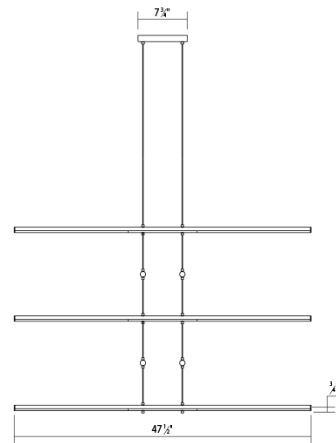

SONNEMAN
A WAY OF LIGHT

tik-tak™ Stack 5-Tier LED Pendant

2805.13

DIMENSIONS

Minimum Height	8"
Maximum Height	73.5"
Width	47.5"
Depth	47.5"
Hanging Details	10' Adjustable Cable"

ELECTRICAL SPECS

Bulb Type	Integral LED
Bulb Quantity	20
Bulb Included?	Yes
Wattage	102
Initial Lumens	11370
Input Voltage	100-277VAC
CCT	3000K
CRI	90
Power Supply Type	Driver
Power Supply Quantity	1
Power Supply Location	Remote
Dimming Type	0-10V

SHIPPING

SHADE 1

Quantity	10
Color	White
Material	Optical Acrylic
Height	0.25"
Diameter	18

AVAILABLE FINISHES

Polished Chrome (.01)
Satin White (.03)
Satin Nickel (.13)
Satin Black (.25)

GENERAL LISTINGS

cETL
cUL
Dry Location