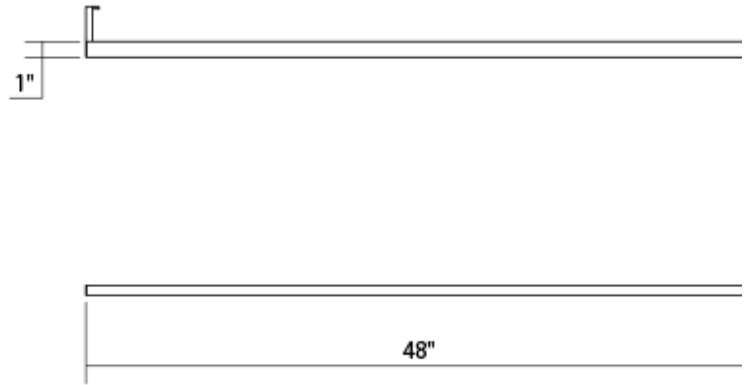

thin-line™ 4' LED Indirect Wall Bar

2814.03-4

DIMENSIONS

Height	0.75"
Width	48"
Extension	3.5"
Minimum Extension	3.5"
Maximum Extension	3.5"

ELECTRICAL SPECS

Bulb Type	Integral LED
Bulb Quantity	1
Bulb Included?	Yes
Wattage	14
Initial Lumens	1450
Input Voltage	120VAC
CCT	3000K
CRI	90
Power Supply Type	Driver
Power Supply Quantity	1
Power Supply Location	Remote
Dimming Type	TRIAC/ELV

SHIPPING

SHADE 1

Quantity	1
Color	White
Material	Aluminum w/Optical Acrylic
Height	0.75"
Diameter	48

AVAILABLE FINISHES

Satin White (.03)
Bright Satin Aluminum (.16)
Satin Black (.25)

GENERAL LISTINGS

cETL
cUL
ADA
Damp Location