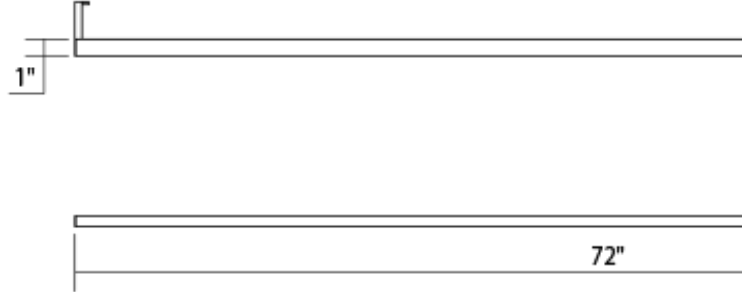

thin-line™ 6" LED Indirect Wall Bar

2814.16-6

DIMENSIONS

Height	0.75"
Width	72"
Extension	3.5"
Minimum Extension	3.5"
Maximum Extension	3.5"

ELECTRICAL SPECS

Bulb Type	Integral LED
Bulb Quantity	1
Bulb Included?	Yes
Wattage	21
Initial Lumens	2220
Input Voltage	120VAC
CCT	3000K
CRI	90
Power Supply Type	Driver
Power Supply Quantity	1
Power Supply Location	Remote
Dimming Type	TRIAC/ELV

SHIPPING

SHADE 1

Quantity	1
Color	White
Material	Aluminum w/Optical Acrylic
Height	0.75"
Diameter	72

AVAILABLE FINISHES

- Satin White (.03)
- Bright Satin Aluminum (.16)
- Satin Black (.25)

GENERAL LISTINGS