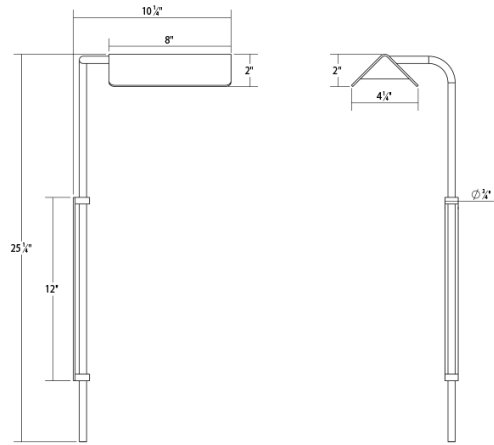

SONNEMAN
A WAY OF LIGHT

morii™ Left LED Wall Lamp

2832.16

DIMENSIONS

Height	25.25"
Width	9.75"
Switch Type	4-Step Touch Dimmer"

ELECTRICAL SPECS

Bulb Type	Integral LED
Bulb Quantity	1
Bulb Included?	Yes
Wattage	8
Initial Lumens	430
Input Voltage	120-240VAC
CCT	3000K
CRI	90
Power Supply Type	Driver
Power Supply Quantity	1
Power Supply Location	Plug
Dimming Type	Non-Dimmable

SHIPPING

SHADE 1

Quantity	1
Color	Bright Satin Aluminum
Material	Aluminum
Height	2"
Diameter	8

AVAILABLE FINISHES

Satin White (.03)
Bright Satin Aluminum (.16)
Satin Black (.25)

GENERAL LISTINGS

cETL
cUL
Damp Location