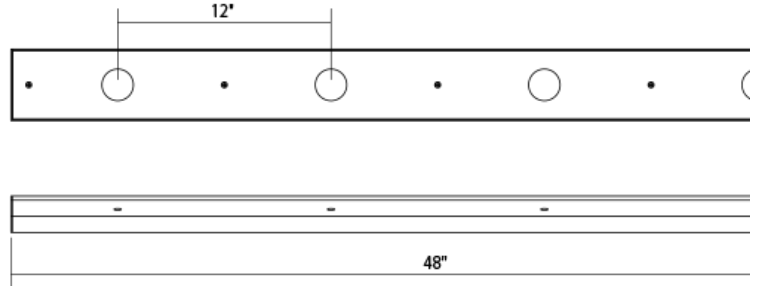

votives™ 4' LED Wall Bar

2853.16-LC

DIMENSIONS

Height	6.5"
Width	48"
Extension	4"
Minimum Extension	4"
Maximum Extension	4"

ELECTRICAL SPECS

Bulb Type	Integral LED
Bulb Quantity	8
Bulb Included?	Yes
Wattage	20
Initial Lumens	1890
Input Voltage	120VAC
CCT	3000K
CRI	90
Power Supply Type	Driver
Power Supply Quantity	1
Power Supply Location	Remote
Dimming Type	TRIAC/ELV

SHIPPING

SHADE 1

Quantity	4
Color	Clear
Material	Large Laser-Etched Crystal
Height	4.5"

SHADE 2

Quantity	4
Color	Clear
Material	Acrylic

AVAILABLE FINISHES

- Satin White (.03)
- Bright Satin Aluminum (.16)
- Satin Black (.25)