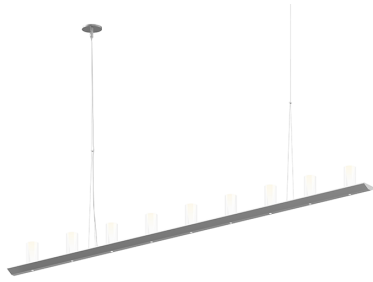

SONNEMAN[®]

A WAY OF LIGHT

votives™ 6' LED Bar Pendant

2859.16-SC

DIMENSIONS

Height	4.75"
Width	72"
Depth	3.25"
Canopy/Backplate/Base	4.5"
Hanging Details	6' Adjustable Cable"

ELECTRICAL SPECS

Bulb Type	Integral LED
Bulb Quantity	18
Bulb Included?	Yes
Wattage	44
Initial Lumens	4250
Input Voltage	120-277VAC
CCT	3000K
CRI	90
Power Supply Type	Driver
Power Supply Quantity	1
Power Supply Location	Remote
Dimming Type	TRIAC/ELV/0-10V*

SHIPPING

SHADE 1

Quantity	9
Color	Clear
Material	Laser-Etched Crystal
Height	4"

SHADE 2

Quantity	9
Color	Clear
Material	Acrylic

AVAILABLE FINISHES

Satin White (.03)
Bright Satin Aluminum (.16)
Satin Black (.25)