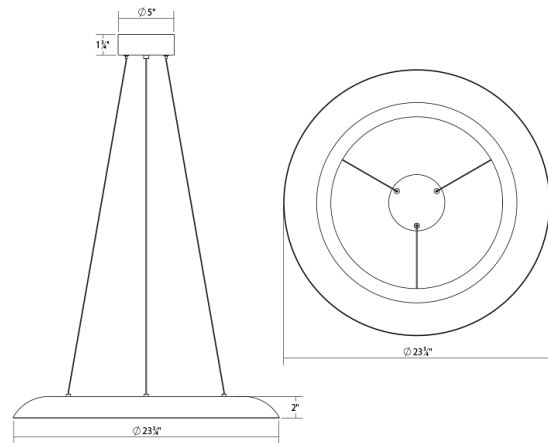

SONNEMAN
A WAY OF LIGHT

torus™ 24" LED Pendant

2870.25

DIMENSIONS

Height	2"
Minimum Height	10"
Diameter	24"
Canopy/Backplate/Base	5"
Hanging Details	6' Adjustable Cable"

ELECTRICAL SPECS

Bulb Type	Integral LED
Bulb Quantity	1
Bulb Included?	Yes
Wattage	28
Initial Lumens	2670
Input Voltage	120-277VAC
CCT	3000K
CRI	90
Power Supply Type	Driver
Power Supply Quantity	1
Power Supply Location	Canopy
Dimming Type	TRIAC/ELV/0-10V*

SHIPPING

Carton 1 L x W x H	28" x 28" x 7"
Carton 1 GW	10 lbs.

SHADE 1

Quantity	1
Color	Satin Black
Material	Aluminum
Height	2"

AVAILABLE FINISHES

Satin White (.03)
Dove Gray (.18)
Satin Black (.25)

GENERAL LISTINGS