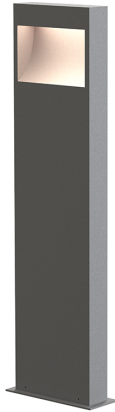

**SONNEMAN**  
A WAY OF LIGHT

square curve™ 28" LED Bollard

7363.74-WL

#### DIMENSIONS

Height	28"
Width	7"
Depth	2"
Fixture Weight	9 lbs.

#### ELECTRICAL SPECS

Bulb Type	Integral LED
Bulb Quantity	1
Bulb Included?	Yes
Wattage	12
Initial Lumens	990
Input Voltage	12VAC
CCT	3000K
CRI	90
Power Supply Type	Transformer
Power Supply Location	Remote
Dimming Type	Non-Dimmable

#### SHADE 1

Quantity	1
Color	Textured Gray
Material	Aluminum
Height	4"
Diameter	6