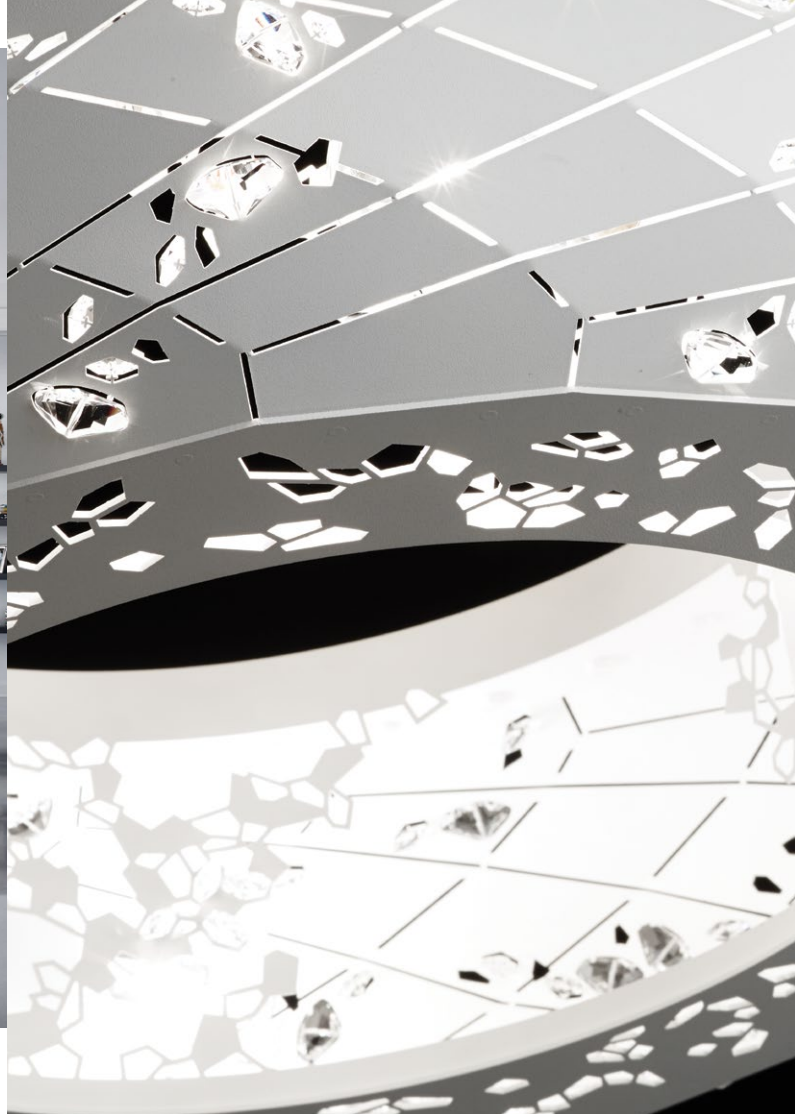

—
APTA | APT200-WH1S (X2), APT700-WH1S (DETAIL)