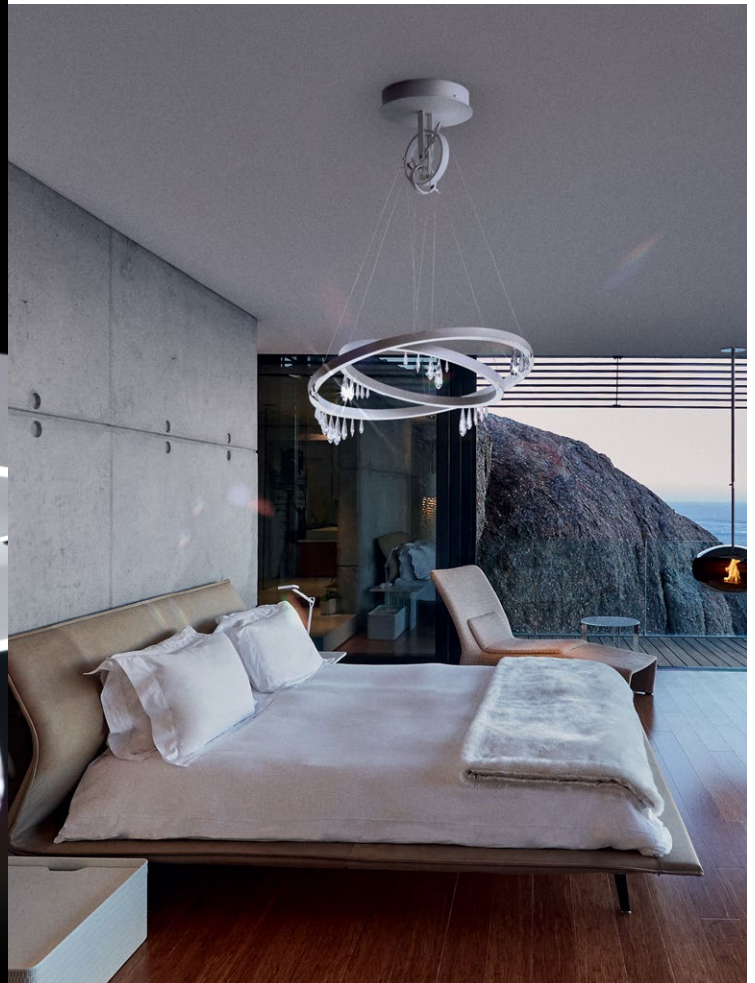

SOLARIUS | SCK110-WH1S