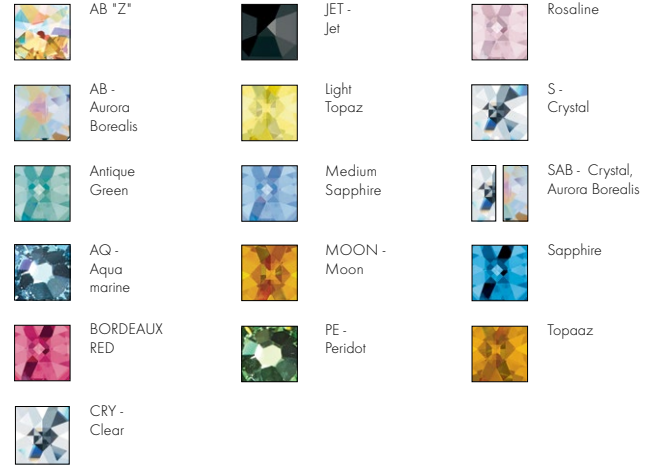

SEVETTI | STA700-BK1S

SOLARIUS | SCK110-WH1S

—
TRIMINI | SBT130-GY1S, SBT121-WH1S (DETAIL)

VERVE | A9950NR700225 (X3) (CE), A9950NR700255 (X3) (CUL)

FINISH + LEATHER

FINISH

LEATHER

CRYSTAL