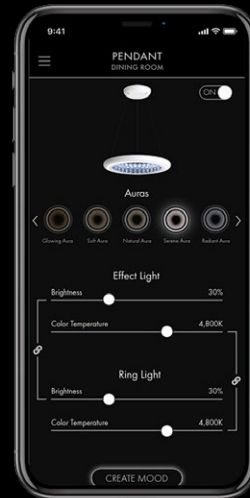

INFINITE CONTROL

With the touch of a button on the bespoke Swarovski app "Infinite Control", Infinite Aura effortlessly attunes to your mood and complements your everyday life. From radiant rays to a dim glimmer, the collection encapsulates the art of light and crystal with pre-programmed and customizable moods and effects that find harmony through a unique technology inspired by nature.

With Infinite Aura, Swarovski enters a new realm of artistry in crystal while reimagining the future of lighting design. Embodying more than 120 years of crystal craftsmanship and embracing the latest technologies, the collection brings infinite beauty and wonder to the world of interiors.