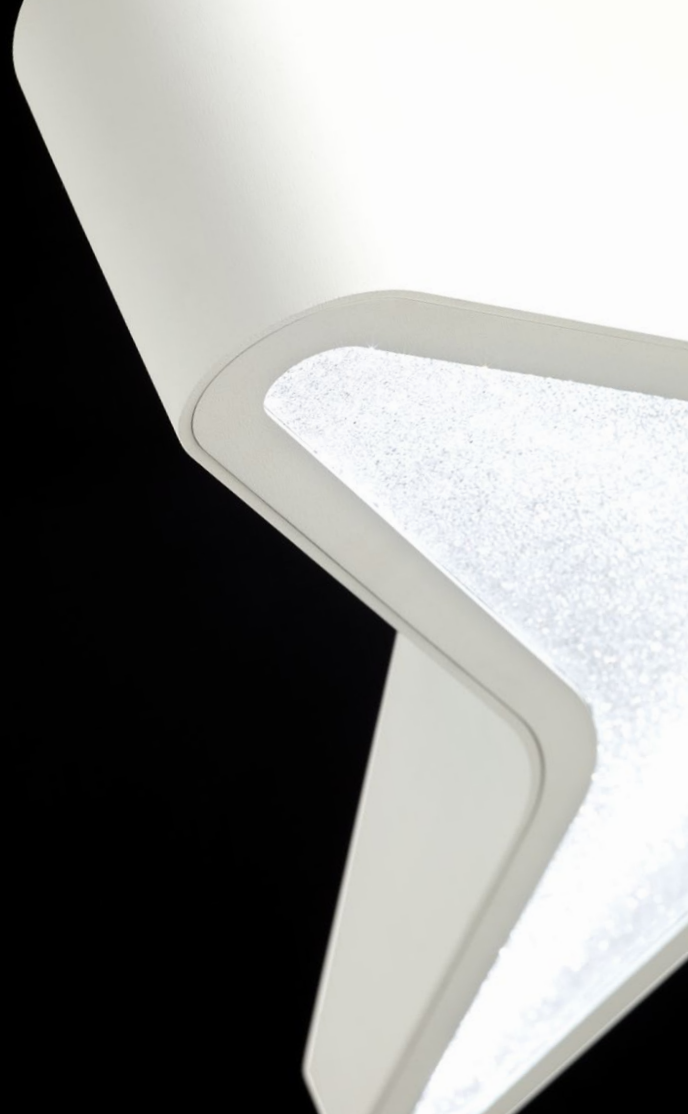

SEVETTI | STA700-BK1S

SOLARIUS | SCK110-WH1S

—
TRIMINI | SBT130-GY1S, SBT121-WH1S (DETAIL)

VERVE | A9950NR700225 (X3) (CE), A9950NR700255 (X3) (CUL)

FINISH + LEATHER

FINISH

LEATHER

CRYSTAL