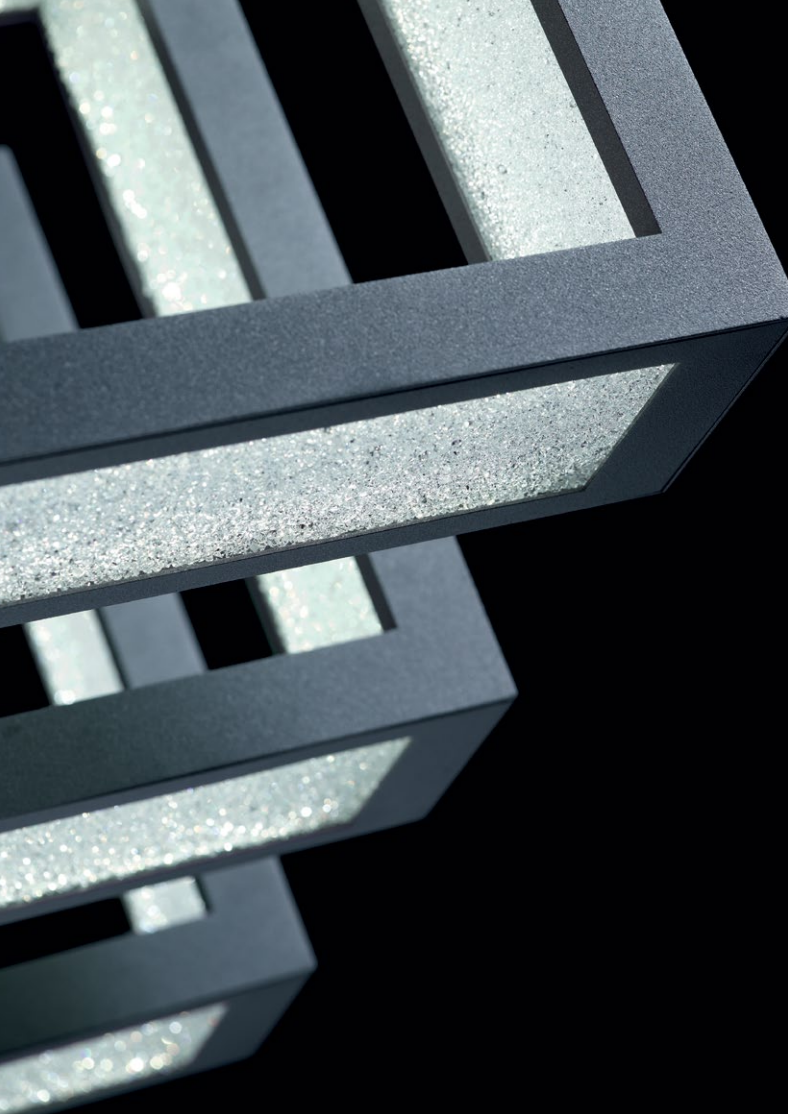

REVEALED | SRE320E-S11S (DETAIL), SRE320D-WH1S