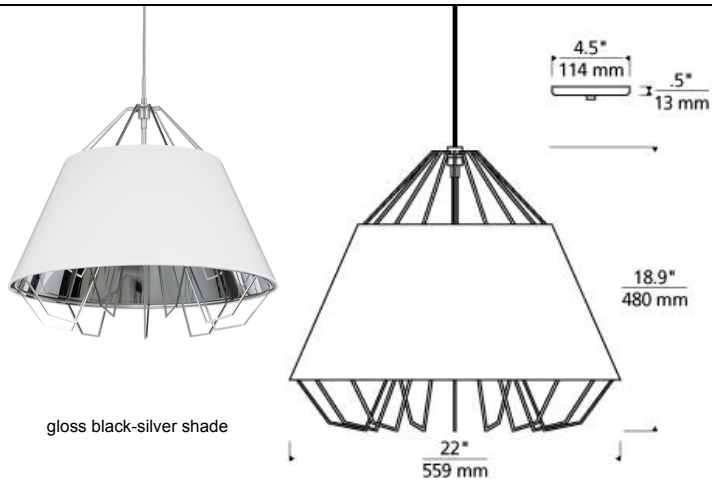

### DESCRIPTION

The sculptural metal frame of the Artic Pendant by Tech Lighting will truly transform a space with its sleek and modern design. The arms elegantly represent the path the light is taking. The sculptural high-gloss metal frame features several elegant arms that represent the path the light is taking from the concealed lamping. The semi-translucent shade allows light to playfully bounce around the fixture and enables just a hint of the light source itself to shine through. The scale of this piece will truly transform a space, with a length of 18.9" in length and 22" in diameter, the Artic is an ideal piece in a dining room setting, living room setting or family room lighting, no matter the space this fixture will make a modern yet sophisticated statement. Available lamping options include energy efficient LED or no-lamp, leaving you the option to light this fixture with your preferred lamping. LED lamping option is fully dimmable to create the desired ambiance in your special space. Black, satin nickel, and white finish options ship with satin nickel canopy and hardware. Rated for (1) 60w max, E26 medium base lamp (Lamp Not Included). LED includes (1) 120 volt, 7 watt medium base 3000K LED PAR 20 lamp. Fixture provided with six feet of field-cutttable cloth cord. Dimmable with most LED compatible ELV and TRIAC dimmers.