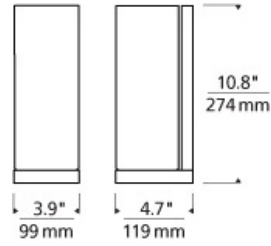

INSTALLATION

This product can mount to either a 4" square electrical box with round plaster ring or an octagonal electrical box (not included).

WEIGHT

7.81lb / 3.54kg ±

onyx

COLOR OPTIONS

onyx

white glass