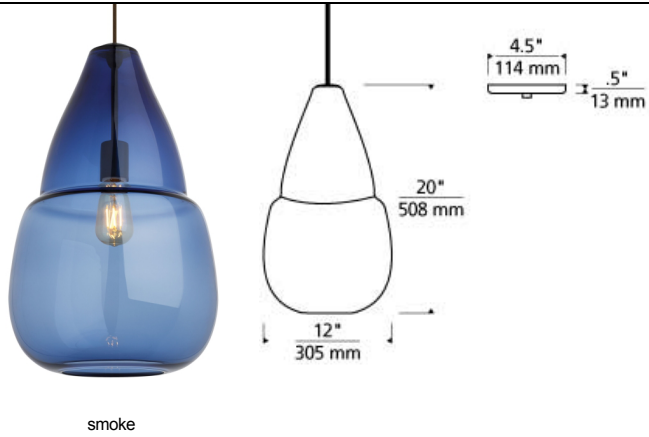

LINE - VOLTAGE PENDANTS / SUSPENSION

Capsian Grande Pendant FL T20

DESCRIPTION

This elegant, large scale glass pendant is masterfully hand-blown to feature a beautiful clear draw at the crown of the ample, flowing teardrop silhouette. Rated for (1) 60 watt max, E26 medium base lamp (Lamp Not Included). LED includes (1) 120 volt 3.5 watt, 250 delivered lumen, 2700K, medium base LED vintage squirrel cage LED lamp. LED version dimmable with an LED compatible or triac dimmer. Consult lamp manufacturer for more information. Fixture provided with twelve feet of field-cutable cable.

INSTALLATION

This product can mount to either a 4" square electrical box with round plaster ring or an octagon electrical box.

WEIGHT

8-8.5lb / 3.63-3.86kg ±

smoke
incandescent

steel blue
led

ORDERING INFORMATION