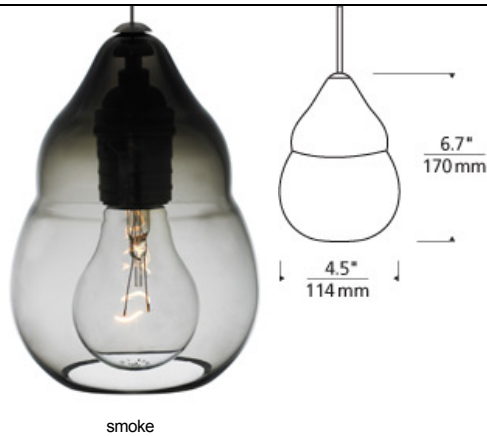

LOW-VOLTAGE PENDANTS

Capsian Pendant

DESCRIPTION

Delicate Moroccan inspired silhouette of Italian hand-blown, transparent glass surrounds a unique low-voltage Edison style lamp. Adds warm beauty to any space. Includes low-voltage, 60 watt medium base A19 lamp and six feet of field-cutable suspension cable. Ships with an additional lamp to make it easier upon relamping.

INSTALLATION

Socket terminates with FreeJack male connector, which may be installed into a system connector. Elements ordered with a system prefix include a connector for that system. For use on T~TRAK, order FreeJack version and T~TRAK FreeJack Connector (sold separately).

ACCESSORIES & OPTICAL CONTROLS

Swag Hook

COLOR OPTIONS

ORDERING INFORMATION

700 SYSTEM	CPS	COLOR	FINISH	LAMP		
FJ	FREEJACK	K	SMOKE	Z	ANTIQUÉ BRONZE	12 VOLT HALOGEN
MP	MONOPOINT	U	STEEL BLUE	S	SATIN NICKEL	-24 24 VOLT HALOGEN
MO	MONORAIL					
MO2	TWO-CIRCUIT MONORAIL					

Note: Note: MP includes 4" Round Flush Canopy.

Antique Bronze is not available for Kable Lite.

TECH LIGHTING®
7400 Linder Avenue T 847.410.4400
Skokie, Illinois 60077 F 847.410.4500

Tech Lighting, L.L.C.

700 ____ CPS _____

FIXTURE TYPE: _____

JOB NAME: _____

NOTES: _____

_____

_____