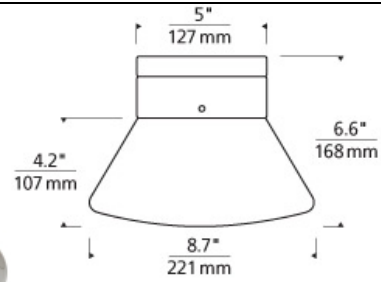

FLUSH & SEMI-FLUSH MOUNT

Casen Wedge Flush Mount Ceiling

DESCRIPTION

An elegantly simple closed bottom, wedge shaped glass shade is suspended from a handsome die-cast metal band just below the ceiling. The Casen Wedge's hidden LED light source illuminates the shade with an even glow free of hot spots found with traditional ceiling light sources. Includes 15 watt, 950 net lumen, 3000K LED module. Dimmable with low-voltage electronic dimmer.

INSTALLATION

This product can mount to either a 4" square electrical box with round plaster ring or an octagonal electrical box (not included).

smoke

COLOR OPTIONS

clear

smoke

ORDERING INFORMATION

700FMCASW COLOR	FINISH	LAMP
C CLEAR	S SATIN NICKEL	-LED830 LED 80 CRI 3000K 120V
K SMOKE		-LED830-277 LED 80 CRI 3000K 277V