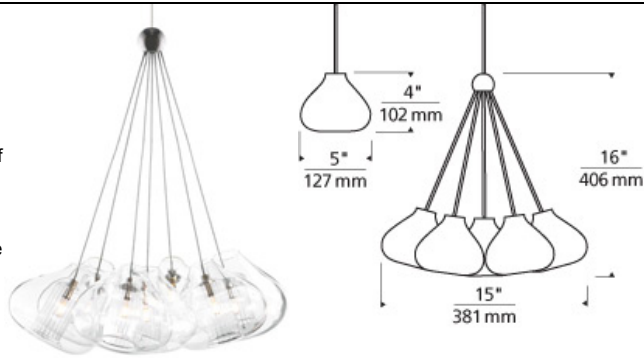

LOW-VOLTAGE PENDANTS

Cheers Pendant

DESCRIPTION

Cheer with clear glass globe and fused center tube. Cheers with seven clear glass globes with fused center tubes suspended from one central hub Cheer includes includes one low-voltage, 10 watt xenon bi-pin lamp. Cheers includes seven low-voltage, 10 watt xenon bi-pin lamps. Each include six feet of field-cutable suspension cable.

INSTALLATION

Socket terminates with FreeJack male connector, which may be installed into a system connector. Elements ordered with a system prefix include a connector for that system. ForFor Kable Lite due to weight.

ACCESSORIES & OPTICAL CONTROLS

Swag Hook

WEIGHT

0.5-3.5lb / 0.23-1.59kg ±

clear

ORDERING INFORMATION

700	SYSTEM	CHR	SHAPE OR SIZE	COLOR	FINISH	LAMP
FJ	FREEJACK		1	CHEER - 1 LIGHT	CLEAR	Z ANTIQUE BRONZE 12 VOLT XENON
MP	MONOPOINT		7	CHEERS - 7 LIGHTS	C CHROME S SATIN NICKEL	-24 24 VOLT HALOGEN
MO	MONORAIL					
MO2	TWO-CIRCUIT MONORAIL					

Note: MP includes 4" Round Flush Canopy.

TECH LIGHTING®

7400 Linder Avenue
Skokie, Illinois 60077

T 847.410.4400
F 847.410.4500

Tech Lighting, L.L.C.

700 ____ CHR ____

FIXTURE TYPE: _____

JOB NAME: _____

NOTES: _____

_____

_____

©2014 Tech Lighting, L.L.C. All Rights Reserved. The "Tech Lighting" graphic is a registered trademark of Tech Lighting, L.L.C. Tech Lighting reserves the right to change specifications for product improvements without notification.