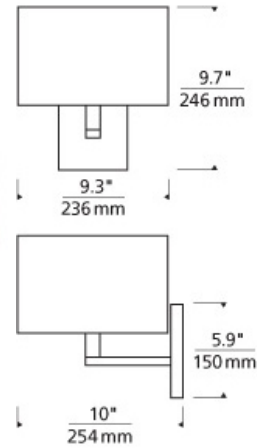

### INSTALLATION

Mounts to a standard 4" square junction box with round plaster ring (provided by electrician).

heather gray