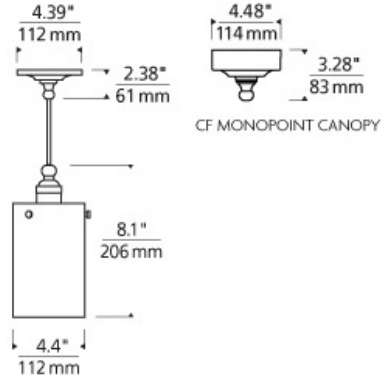

LINE - VOLTAGE PENDANTS / SUSPENSION

Clark Pendant

DESCRIPTION

Inspired by a vintage lamp socket, includes integral on/off switch for a touch of functional style. Incandescent includes 120 volt 40 watt medium base, Classic Edison lamp. LED version includes 3.5 watt, 250 delivered lumen, 2200K or 2700K, medium base LED Squirrel Cage lamp. Incandescent version dimmable with standard incandescent dimmer. LED version dimmable with an LED compatible or triac dimmer. Consult lamp manufacturer for more information.

INSTALLATION

This product can mount to either a 4" square electrical box with round plaster ring or an octagonal electrical box (not included).

havana brown

clear

ORDERING INFORMATION

600CLKP	COLOR	FINISH	LAMP
C	CLEAR	Z ANTIQUE BRONZE N POLISHED NICKEL S SATIN NICKEL	-LED922 LED 90 CRI 2200K 120V -LED927 LED 90 CRI 2700K 120V