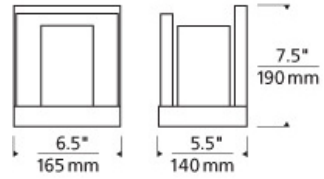

WALL COLLECTION

Corbel Wall

DESCRIPTION

Thick outer cast glass is created by pouring molten glass into a mold. Encapsulated bubbles and subtle texture provide visual warmth and interest. Incandescent includes 120 volt, 60 watt or equivalent medium base BT15 halogen lamp. Fluorescent includes 120 volt 18 watt triple-tube compact fluorescent lamp and electronic ballast. Incandescent version dimmable with standard incandescent dimmer.

INSTALLATION

Mounts to a standard 4" square junction box with round plaster ring (provided by electrician).

amber

COLOR OPTIONS

amber

clear

smoke

ORDERING INFORMATION