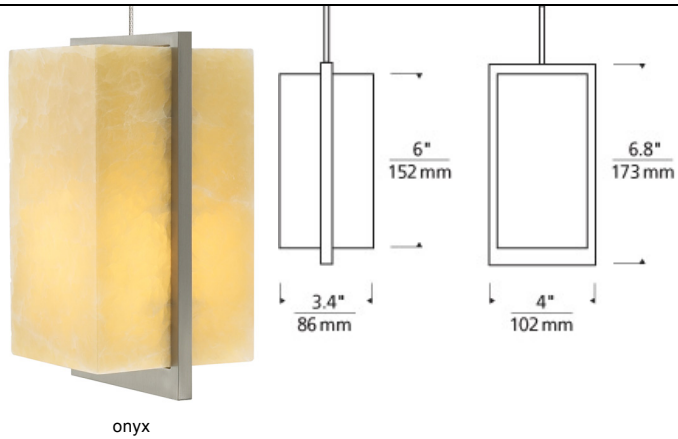

LOW-VOLTAGE PENDANTS

Coronado Pendant

DESCRIPTION

Rectangular onyx shade with metal frame. Includes low-voltage, 35 watt halogen bi-pin lamp or 8 watt replaceable 500 lumen 80 CRI 3000K LED SORAA® module and six feet of field-cutttable suspension cable.

INSTALLATION

Socket terminates with FreeJack male connector, which may be installed into a system connector. Elements ordered with a system prefix include a connector for that system. ForFor Kable Lite due to weight.

ACCESSORIES & OPTICAL CONTROLS

Swag Hook

WEIGHT

3.06lb / 1.39kg ±

onyx

white glass

ORDERING INFORMATION

700	SYSTEM	COR	COLOR	FINISH	LAMP
FJ	FREEJACK		H ONYX	Z ANTIQUE BRONZE	12 VOLT HALOGEN
MP	MONOPOINT		W WHITE GLASS	S SATIN NICKEL	-LEDS830 12 VOLT LED 80 CRI 3000K
MO	MONORAIL				-24 24 VOLT HALOGEN
MO2	TWO-CIRCUIT MONORAIL				