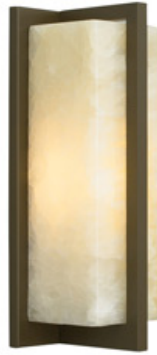

WALL COLLECTION

Coronado Wall

DESCRIPTION

Rectangular onyx shade with metal frame. Provides ambient, up- and down-light. Includes 120 volt, 100 watt R7S base, 118mm double-ended halogen lamp, 18 watt 2G11 base twin tube compact fluorescent lamp (electronic ballast included) or 10 watt 600 lumen 2700K LED module. Incandescent version dimmable with standard incandescent dimmer. LED version dimmable with a low-voltage electronic dimmer. ADA compliant.

INSTALLATION

This product can mount to either a 4" square electrical box with round plaster ring or an octagonal electrical box (not included).

WEIGHT

4.31lb / 1.95kg ±

honey onyx