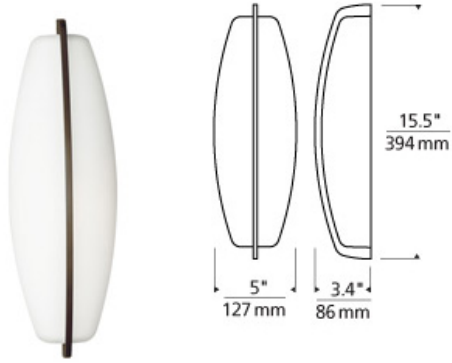

WALL COLLECTION

Corva Wall

DESCRIPTION

Elliptical glass shade with metal band detail. Provides task and ambient light. Incandescent version may only be mounted vertically; compact fluorescent version may be mounted vertically or horizontally. Includes 120 volt, 60 watt or equivalent medium base BT15 halogen lamp, 13 watt 2GX7 base twin tube compact fluorescent lamp (electronic ballast included) or 10 watt, 600 lumen, 2700K LED module. Incandescent version dimmable with standard incandescent dimmer. LED version dimmable with low-voltage electronic dimmer. ADA compliant.

INSTALLATION

This product can mount to either a 4" square electrical box with round plaster ring or an octagonal electrical box (not included).

WEIGHT

3.84lb / 1.74kg ±

white

ORDERING INFORMATION

700WSCRWW COLOR	FINISH	LAMP
WHITE	Z ANTIQUE BRONZE C CHROME S SATIN NICKEL	INCANDESCENT 120V -CF COMPACT FLUORESCENT 120V -LED LED 2700K