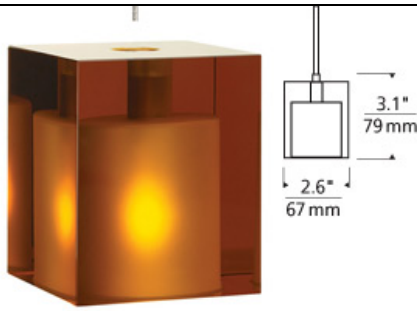

LOW-VOLTAGE PENDANTS

Cube Pendant

DESCRIPTION

Classic geometric cube shape made of pressed glass. Includes low-voltage, 35 watt halogen bi-pin lamp and six feet of field-cutttable suspension cable.

INSTALLATION

Socket terminates with FreeJack male connector, which may be installed into a system connector. Elements ordered with a system prefix include a connector for that system. For use on T~TRAK, order FreeJack version and T~TRAK FreeJack Connector (sold separately).

amber

ACCESSORIES & OPTICAL CONTROLS

Swag Hook

WEIGHT

1.45lb / 0.66kg ±

COLOR OPTIONS

ORDERING INFORMATION

700 SYSTEM	CUB	COLOR	FINISH	LAMP
FJ	FREEJACK	A	Z	12 VOLT HALOGEN
KL	KABLE LITE	C	C	24 VOLT HALOGEN
MP	MONOPOINT	F	S	
MO	MONORAIL			
MO2	TWO-CIRCUIT MONORAIL			

Note: Note: MP includes 4" Round Flush Canopy.

Antique Bronze is not available for Kable Lite.