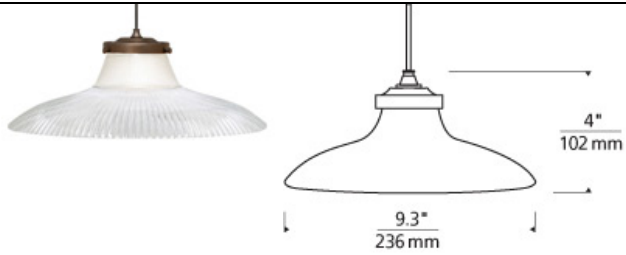

## Dearborn Pendant

### DESCRIPTION

Flared Holophane® prismatic glass diffuses light throughout the pendant to reduce glare and enhance visual comfort. Specifically designed for proximity to the task area, directs the majority of the light downward. Includes low-voltage, 50 watt halogen bi-pin lamp and six feet of field-cutable suspension cable.