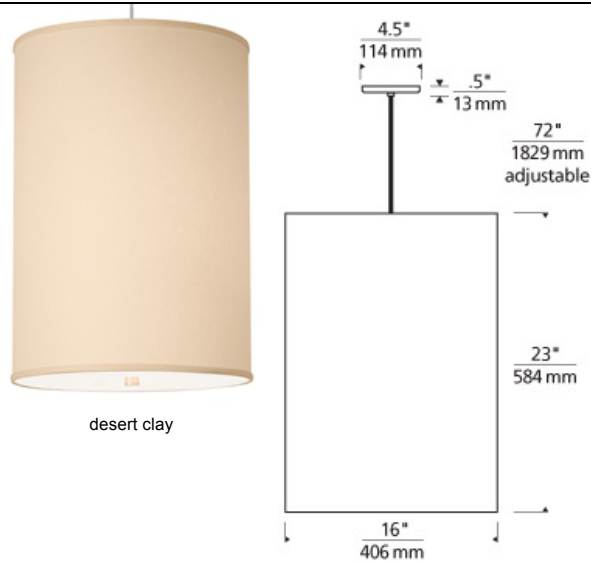

LINE-VOLTAGE PENDANTS/SUSPENSION

Delancey Pendant

DESCRIPTION

Large cylindrical shaped fabric shade suspended from a round canopy. Glass diffuser provides a glare free wash of light. Black, satin nickel, and white finish options highlighted with satin nickel detail and clear cable; antique bronze highlighted with antique bronze detail and brown cable. Available in two lamp configurations: incandescent and fluorescent. Incandescent version includes four 100 watt or equivalent A19 medium base lamps. Fluorescent version includes electronic ballasts hidden inside the shade and can be lamped with either four 26 watt or 32 watt GX24Q-3 base triple tube lamps (sold separately). Fixture is provided with six feet of field-cutttable cable. Incandescent version dimmable with standard incandescent dimmer. Dimmable fluorescent version requires a dimmer that is designed to work with a dimmable ballast. Consult the specification sheet on our website, www.techlighting.com for the dimmable ballast used in this product.

INSTALLATION

This product can mount to either a 4" square electrical box with round plaster ring or an octagon electrical box.

OTHER

TD includes 4.5" Round Canopy.
Antique Bronze and Black Finish Only Available on TD.
CF277 and CFD Lamp Only Available on TD.

ACCESSORIES & OPTICAL CONTROLS

Line-voltage Swag Hook

WEIGHT

5.5lb / 2.49kg ±

COLOR OPTIONS

desert clay

red

white

desert clay

ORDERING INFORMATION

700 SYSTEM	DELP	COLOR	FINISH	LAMP
TD	LINE-VOLTAGE PENDANTS/SUSPENSION	C DESERT CLAY	Z ANTIQUE BRONZE	INCANDESCENT 120V
TT	SINGLE-CIRCUIT T-TRAK	R RED	B BLACK	-CF COMPACT FLUORESCENT 120V
TT2	TWO-CIRCUIT T-TRAK	W WHITE	S SATIN NICKEL	-CF277 COMPACT FLUORESCENT 277V
			W WHITE	-CFD COMPACT FLUORESCENT 120V DIMMABLE