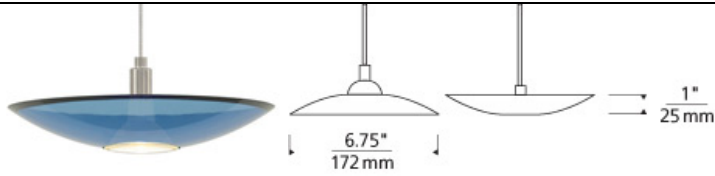

### DESCRIPTION

Transparent slumped glass plate floats around the exposed, secured MR16. May be mounted up or down. Includes low-voltage, 50 watt MR16 flood lamp and six feet of field-cutttable suspension cable.