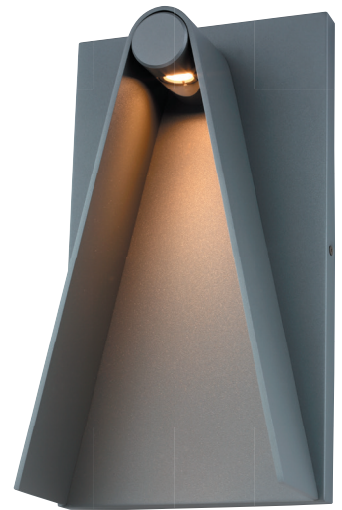

The Elpha outdoor wall sconce features artfully sturdy lines in a contemporary geometric design. A powerful integrated LED light source shines smoothly down the open triangular design providing ample yet appropriate amounts of light into any exterior space.

**Outstanding protection against the elements:**

- Powder coat finishes
- Stainless Steel mounting hardware
- Impact-resistant, UV stabilized frosted acrylic lensing

**SPECIFICATIONS**

DELIVERED LUMENS	366.7
WATTS	11.5
VOLTAGE	120V, 277V
DIMMING	ELV
LIGHT DISTRIBUTION	Symmetric
OPTICS	300
MOUNTING OPTIONS	Wall
CCT	3000K
CRI	90
COLOR BINNING	3-Step
BUG RATING	B0-U1-G0
DARK SKY	Compliant
WET LISTED	IP65
GENERAL LISTING	ETL, ADA
CALIFORNIA TITLE 24	Can be used to comply with CEC 2016 Title 24 Part 6 for outdoor use. Registration with CEC Appliance Database not required.
START TEMP	-30°C
FIELD SERVICEABLE LED	Yes
CONSTRUCTION	Aluminum
HARDWARE	Stainless Steel
FINISH	Powder Coat
LED LIFETIME	L70; 70,000 hours
WARRANTY*	5 years
WEIGHT	4 lbs.

\* Visit [techlighting.com](http://techlighting.com) for specific warranty limitations and details.

ELPHA 14 shown in bronze

ELPHA 14 shown in charcoal

**ORDERING INFORMATION**

7000WEPA	SIZE	FINISH	LAMP
14	14"	Z BRONZE	LED930 LED 90CRI, 3000K, 120V
		H CHARCOAL	LED930-277 LED 90CRI, 3000K, 277V