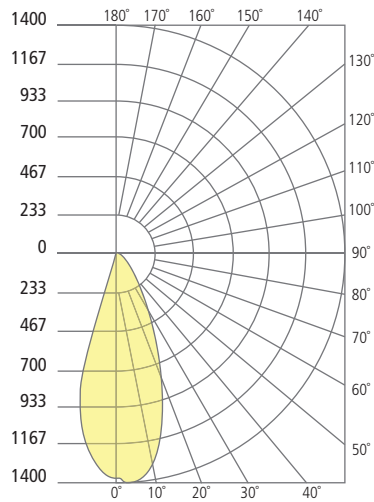

PROJECT INFO

FIXTURE TYPE & QUANTITY

JOB NAME & INFO

NOTES

© 2020 Tech Lighting, L.L.C. All rights reserved. The "Tech Lighting" graphic is a registered trademark. Tech Lighting reserves the right to change specifications for product improvements without notification.

VISUAL COMFORT & Co.

7400 Linder Avenue, Skokie, Illinois 60077

T 847.410.4400 F 847.410.4500