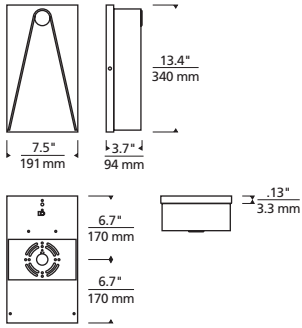

\* Visit [techlighting.com](http://techlighting.com) for specific warranty limitations and details.

ELPHA 14 shown in bronze

ELPHA 14 shown in charcoal

**ORDERING INFORMATION**

7000WEPA	SIZE	FINISH	LAMP
14	14"	Z BRONZE	LED930 LED 90CRI, 3000K, 120V
		H CHARCOAL	LED930-277 LED 90CRI, 3000K, 277V