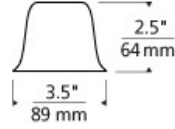

OTHER

* All Wilmette accessories ship standard with snap louver lens holder which can hold a single MR16 sized optical control. Will not accept a lens or louver when used with the Cargo LED Head.

ACCESSORIES & OPTICAL CONTROLS