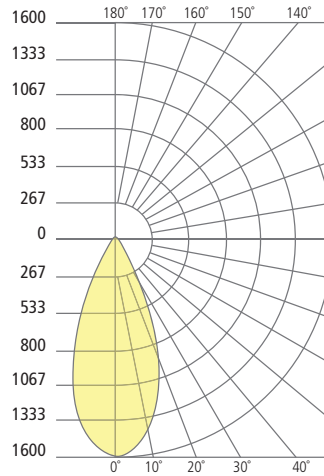

PROJECT INFO

FIXTURE TYPE & QUANTITY

JOB NAME & INFO

NOTES

© 2020 Tech Lighting, L.L.C. All rights reserved. The "Tech Lighting" graphic is a registered trademark. Tech Lighting reserves the right to change specifications for product improvements without notification.