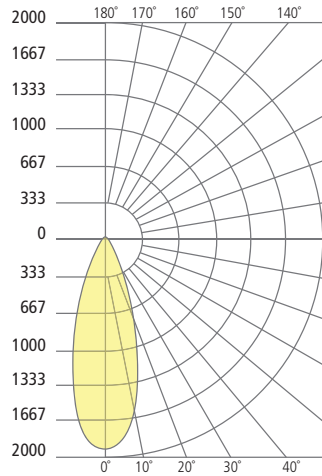

PROJECT INFO

FIXTURE TYPE & QUANTITY

JOB NAME & INFO

NOTES

© 2020 Tech Lighting, L.L.C. All rights reserved. The "Tech Lighting" graphic is a registered trademark. Tech Lighting reserves the right to change specifications for product improvements without notification.