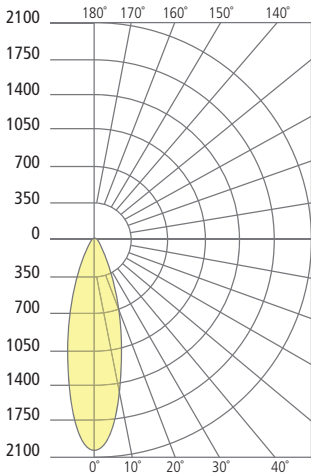

PROJECT INFO

FIXTURE TYPE & QUANTITY

JOB NAME & INFO

NOTES

© 2020 Tech Lighting, L.L.C. All rights reserved. The "Tech Lighting" graphic is a registered trademark. Tech Lighting reserves the right to change specifications for product improvements without notification.