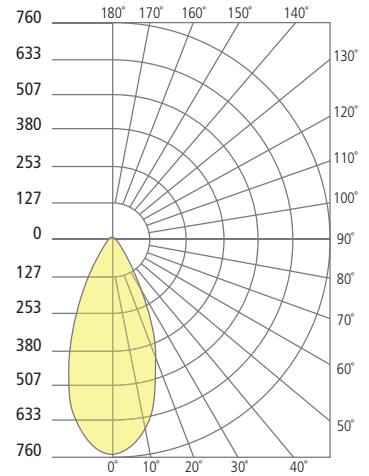

PROJECT INFO

FIXTURE TYPE & QUANTITY

JOB NAME & INFO

NOTES

© 2020 Tech Lighting, L.L.C. All rights reserved. The "Tech Lighting" graphic is a registered trademark. Tech Lighting reserves the right to change specifications for product improvements without notification.