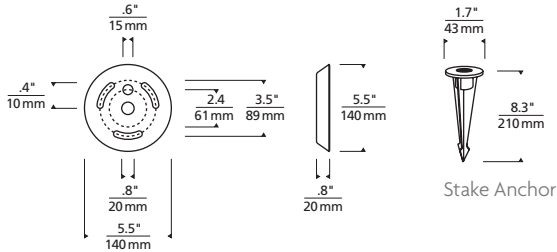

Anchor Plate Bolt Pattern

PHOTOMETRICS*

*For latest photometrics, please visit www.techlighting.com/OUTDOOR

MODE 20° DUAL

Total Lumen Output: 1304
Total Power: 17.2
Luminaire Efficacy: 76
Color Temp: 3000K
CRI: 90+
BUG Rating: B1-U0-G0

MODE 30° DUAL

Total Lumen Output: 1422
Total Power: 17.2
Luminaire Efficacy: 83
Color Temp: 3000K
CRI: 90+
BUG Rating: B2-U0-G0

MODE 40° DUAL

Total Lumen Output: 1560
Total Power: 17.2
Luminaire Efficacy: 91
Color Temp: 3000K
CRI: 90+
BUG Rating: B2-U0-G0

MODE 60° DUAL

Total Lumen Output: 1448
Total Power: 17.2
Luminaire Efficacy: 84
Color Temp: 3000K
CRI: 90+
BUG Rating: B1-U1-G0