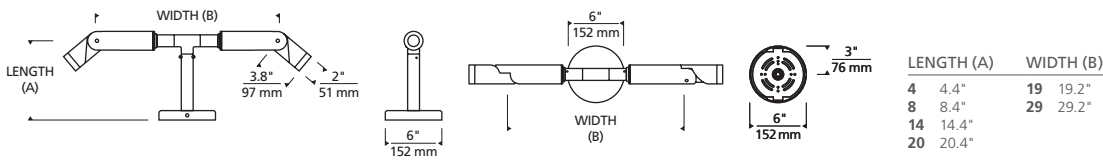

Mode Dual Path/Flood