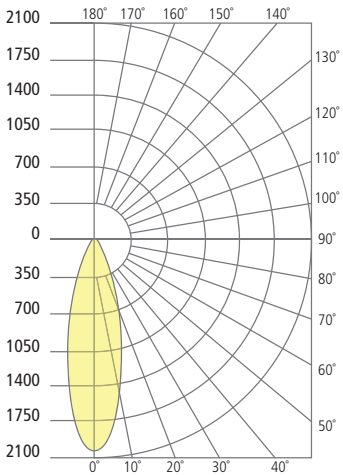

PROJECT INFO

FIXTURE TYPE & QUANTITY

JOB NAME & INFO

NOTES

© 2020 Tech Lighting, L.L.C. All rights reserved. The "Tech Lighting" graphic is a registered trademark. Tech Lighting reserves the right to change specifications for product improvements without notification.