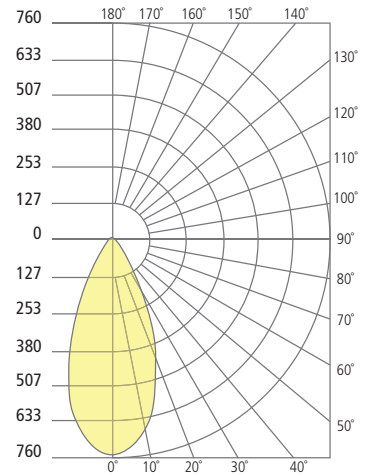

* Visit techlighting.com for specific warranty limitations and details.

MODE
shown in charcoal

MODE
shown in bronze

ORDERING INFORMATION

7000WMD5	CRI	COLOR TEMPERATURE	LENGTH (A)	BEAM SPREAD	FINISH	INPUT VOLTAGE
	9 90 CRI	27 2700K	9 9"	20 20°	Z BRONZE	UNV UNIVERSAL 120-277V
		30 3000K	13 13"	30 30°	H CHARCOAL	
		35 3500K	19 19"	40 40°		
		40 4000K	25 25" (CEILING ONLY)	60 60°		

Mode Single Wall/Ceiling

PHOTOMETRICS*

*For latest photometrics, please visit www.techlighting.com/OUTDOOR

MODE 20° SINGLE

Total Lumen Output: 651.8
 Total Power: 8.6
 Luminaire Efficacy: 76
 Color Temp: 3000K
 CRI: 90+
 BUG Rating: B1-U0-G0

MODE 30° SINGLE

Total Lumen Output: 710.7
 Total Power: 8.6
 Luminaire Efficacy: 83
 Color Temp: 3000K
 CRI: 90+
 BUG Rating: B1-U0-G0

MODE 40° SINGLE

Total Lumen Output: 779
 Total Power: 8.6
 Luminaire Efficacy: 90
 Color Temp: 3000K
 CRI: 90+
 BUG Rating: B1-U0-G0

MODE 60° SINGLE

Total Lumen Output: 724
 Total Power: 8.6
 Luminaire Efficacy: 84
 Color Temp: 3000K
 CRI: 90+
 BUG Rating: B1-U0-G0

PROJECT INFO

FIXTURE TYPE & QUANTITY

JOB NAME & INFO

NOTES

© 2020 Tech Lighting, L.L.C. All rights reserved. The "Tech Lighting" graphic is a registered trademark. Tech Lighting reserves the right to change specifications for product improvements without notification.