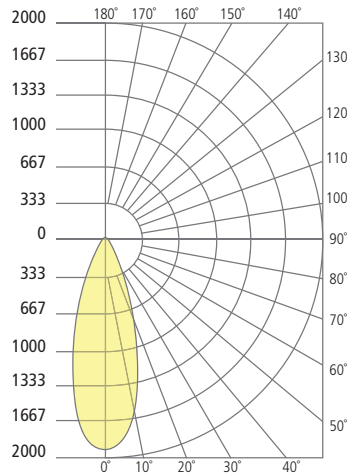

PROJECT INFO

FIXTURE TYPE & QUANTITY

JOB NAME & INFO

NOTES

© 2020 Tech Lighting, L.L.C. All rights reserved. The "Tech Lighting" graphic is a registered trademark. Tech Lighting reserves the right to change specifications for product improvements without notification.