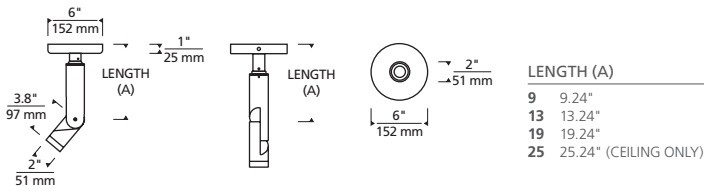

SPECIFICATIONS

DELIVERED LUMENS	20°: 651.8, 30°: 710.7, 40°: 779, 60°: 724
WATTS	8.6
VOLTAGE	Universal 120V - 277V, with integral transient 2.5kV surge protection (driver)
DIMMING	0-10, ELV
LIGHT DISTRIBUTION	Symmetric
OPTICS	20°, 30°, 40°, and 60°
MOUNTING OPTIONS	Wall or Ceiling
CCT	2700K, 3000K, 3500K or 4000K
CRI	90+
COLOR BINNING	3-Step
BUG RATING	B1-U0-G0 (20° Optic)
DARK SKY	Non-Compliant
WET LISTED	IP65
GENERAL LISTING	ETL
CALIFORNIA TITLE 24	Can be used to comply with CEC 2016 Title 24 Part 6 for outdoor use. Registration with CEC Appliance Database not required.
START TEMP	-30°C
FIELD SERVICEABLE LED	Yes
CONSTRUCTION	Aluminum
HARDWARE	Stainless Steel
FINISH	Marine Grade Powder Coat
LED LIFETIME	L70; 50,000 Hours
WARRANTY*	5 years
WEIGHT	2.6 lbs.

* Visit techlighting.com for specific warranty limitations and details.

MODE
shown in charcoal

MODE
shown in bronze

ORDERING INFORMATION

7000WMD5	CRI	COLOR TEMPERATURE	LENGTH (A)	BEAM SPREAD	FINISH	INPUT VOLTAGE
	9 90 CRI	27 2700K	9 9"	20 20°	Z BRONZE	UNV UNIVERSAL 120-277V
		30 3000K	13 13"	30 30°	H CHARCOAL	
		35 3500K	19 19"	40 40°		
		40 4000K	25 25" (CEILING ONLY)	60 60°		