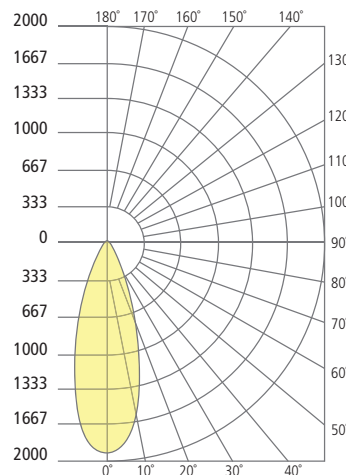

* Visit techlighting.com for specific warranty limitations and details.

MODE
shown in charcoal

MODE
shown in bronze

ORDERING INFORMATION

7000WMD5	CRI	COLOR TEMPERATURE	LENGTH (A)	BEAM SPREAD	FINISH	INPUT VOLTAGE
	9 90 CRI	27 2700K	9 9"	20 20°	Z BRONZE	UNV UNIVERSAL 120-277V
		30 3000K	13 13"	30 30°	H CHARCOAL	
		35 3500K	19 19"	40 40°		
		40 4000K	25 25" (CEILING ONLY)	60 60°		

Mode Single Wall/Ceiling

PHOTOMETRICS*

*For latest photometrics, please visit www.techlighting.com/OUTDOOR

MODE 20° SINGLE

Total Lumen Output: 651.8
 Total Power: 8.6
 Luminaire Efficacy: 76
 Color Temp: 3000K
 CRI: 90+
 BUG Rating: B1-U0-G0

MODE 30° SINGLE

Total Lumen Output: 710.7
 Total Power: 8.6
 Luminaire Efficacy: 83
 Color Temp: 3000K
 CRI: 90+
 BUG Rating: B1-U0-G0

MODE 40° SINGLE

Total Lumen Output: 779
 Total Power: 8.6
 Luminaire Efficacy: 90
 Color Temp: 3000K
 CRI: 90+
 BUG Rating: B1-U0-G0

MODE 60° SINGLE

Total Lumen Output: 724
 Total Power: 8.6
 Luminaire Efficacy: 84
 Color Temp: 3000K
 CRI: 90+
 BUG Rating: B1-U0-G0

PROJECT INFO

FIXTURE TYPE & QUANTITY

JOB NAME & INFO

NOTES

© 2020 Tech Lighting, L.L.C. All rights reserved. The "Tech Lighting" graphic is a registered trademark. Tech Lighting reserves the right to change specifications for product improvements without notification.