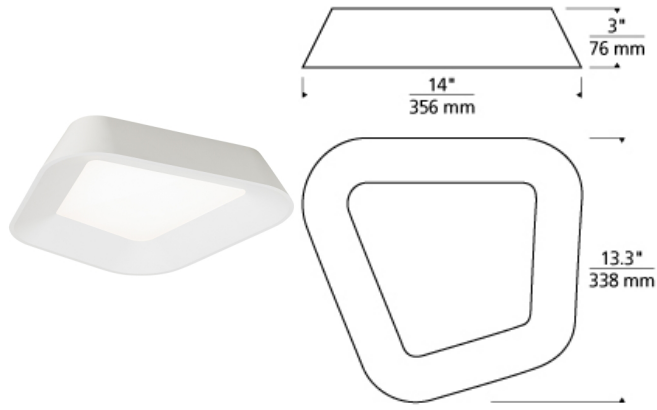

FLUSH & SEMI-FLUSH MOUNT

Rhonon Flush Mount LED T20

DESCRIPTION

The Rhonon ceiling fixture by Tech Lighting is the epitome of modern with its asymmetric stamped metal shade and matt finish. The shade undergoes a unique treatment process to add a natural rough cast texture, then is painted with your choice of matt finish to yield a dramatically modern ceiling mount. The textured white finish further enhances the modern aesthetic of this fixture. The Rhonon scales at 14" in height and 13.3" in diameter making it ideal for dining room lighting, hallway lighting, and bedroom lighting. The Rhonon ships with an integrated fully-dimmable LED saving you time and money. Includes 33 watt, 1139 delivered lumen, 3000K LED module. Dimmable with low-voltage electronic dimmer. May be wall or ceiling mounted. ADA compliant.

INSTALLATION

This product can mount to either a 4" square electrical box with round plaster ring or an octagonal electrical box (not included).

WEIGHT

9.5-10lb / 4.31-4.54kg ±

ORDERING INFORMATION

700FMRHNS FINISH