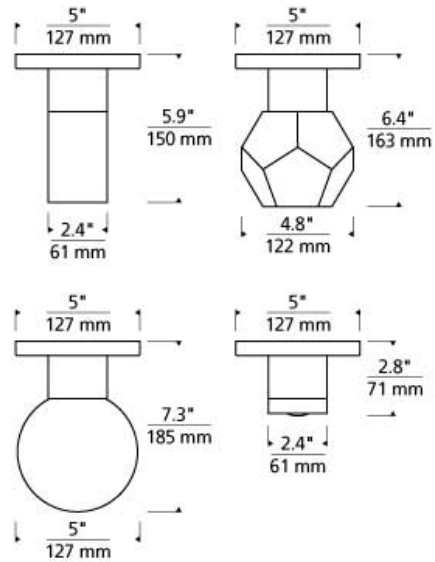

## INSTALLATION

This product can mount to either a 4" square electrical box with round plaster ring or an octagonal electrical box (not included).

## WEIGHT

2-6.5lb / 0.91-2.95kg ±

cylinder crystal chrome    faceted crystal chrome    mina crystal chrome    metal optic ring chrome    cylinder crystal satin nickel    faceted crystal satin nickel    mina crystal satin nickel    metal optic ring satin nickel

## ORDERING INFORMATION

| 700FMSPR | SHAPE OR SIZE    | FINISH         | LAMP                          |
|----------|------------------|----------------|-------------------------------|
| CC       | CYLINDER CYRSTAL | C CHROME       | -LED930                       |
| FC       | FACETED CRYSTAL  | S SATIN NICKEL | -LED930 LED 90 CRI 3000K 120V |
| TR       | METAL OPTIC RING |                |                               |
| MC       | MINA CRYSTAL     |                |                               |