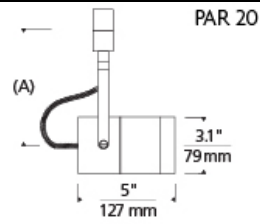

### DESCRIPTION

Classic die cast aluminum head, pivots vertically 180°, rotates horizontally 350°. Features vertical and horizontal locking mechanisms. 120 volt incandescent PAR20 lamp with E26 medium base up to 50 watts; PAR30 Short lamp with E26 medium base up to 75 watts (lamp not included). Holds up to two lenses or louvers, sold separately.

### WEIGHT

1.8-3.3lb / 0.82-1.5kg ±

par20

par30

### ORDERING INFORMATION

700 SYSTEM	SPT	SHAPE OR SIZE	LENGTH (A)	FINISH
PJ	POWERJACK	20 PAR20	08 5.1"	S SATIN NICKEL
TT	SINGLE-CIRCUIT T-TRAK	30S PAR30 SHORT	08 6.4"	W WHITE
TT2	TWO-CIRCUIT T-TRAK		12 11.1"	