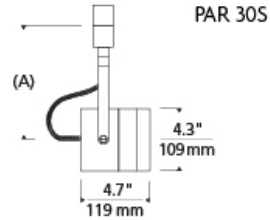

### DESCRIPTION

Classic die cast aluminum head, pivots vertically 180°, rotates horizontally 350°. Features vertical and horizontal locking mechanisms. 120 volt incandescent PAR20 lamp with E26 medium base up to 50 watts; PAR30 Short lamp with E26 medium base up to 75 watts (lamp not included). Holds up to two lenses or louvers, sold separately.

### WEIGHT

1.8-3.3lb / 0.82-1.5kg ±

par20

par30

### ORDERING INFORMATION

700 SYSTEM	SPT	SHAPE OR SIZE	LENGTH (A)	FINISH
PJ	POWERJACK	20 PAR20	08 5.1"	S SATIN NICKEL
TT	SINGLE-CIRCUIT T-TRAK	30S PAR30 SHORT	08 6.4"	W WHITE
TT2	TWO-CIRCUIT T-TRAK		12 11.1"	