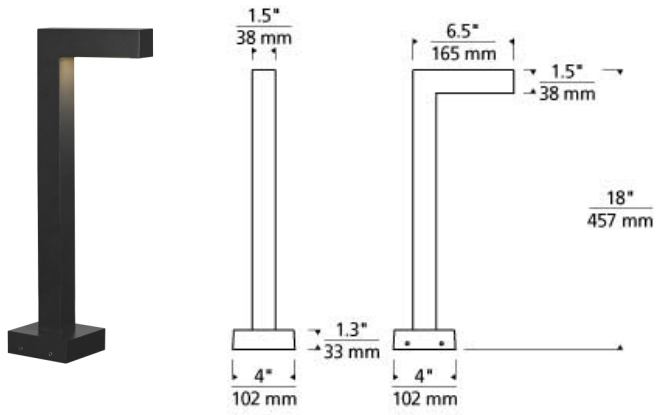

Strut Outdoor Path

LED T20

DESCRIPTION

The Strut LED path by Tech Lighting exemplifies the epitome of a modern, minimalist design. The thin, unobtrusive clean lines of the Strut path can effortlessly disappear into its setting or can be positioned to make a bold statement. A singular line of LED down lighting with symmetric light distribution, is ideal for outdoor path and campus illumination. This unique outdoor light fixture features a durable, marine grade powder coat finish available in three finishes. Charcoal, Bronze and Black. Strut paths feature stainless steel hardware and impact-resistant, UV stabilized acrylic lensing for added durability and stability.

WEIGHT

4lb / 1.81kg ±

bronze

black

ORDERING INFORMATION

700OASTR	CRI	COLOR TEMP	LENGTH (A)	FINISH	VOLTAGE
9	90	27 2700K 30 3000K	18 18"	B BLACK Z BRONZE H CHARCOAL	12 12V

TECH LIGHTING®

7400 Linder Avenue
Skokie, Illinois 60077