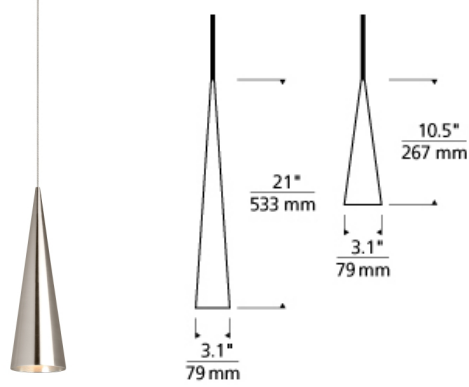

LOW-VOLTAGE PENDANTS

Summit Pendant

DESCRIPTION

Sleek metal cone, available in large and small versions and three finishes. Small and Large include low-voltage, 35 watt MR16 lamp or replaceable 6 watt, 435 delivered lumen, 3000K replaceable SORAA LED MR16 lamp. Ships with six feet of field-cuttable cable. Works with SORAA.

INSTALLATION

Socket terminates with FreeJack male connector, which may be installed into a system connector. Elements ordered with a system prefix include a connector for that system.

ACCESSORIES & OPTICAL CONTROLS

Swag Hook

ORDERING INFORMATION

700	SYSTEM	SUM	SHAPE OR SIZE	FINISH	LAMP
FJ	FREEJACK		L LARGE	B BLACK	12 VOLT HALOGEN
MP	MONOPOINT		S SMALL	S SATIN NICKEL	-LED930 12 VOLT LED 90 CRI 3000K
MO	MONORAIL			W WHITE	-LED930 12 VOLT LED 90 CRI 3000K
MO2	TWO-CIRCUIT MONORAIL				-24 24 VOLT HALOGEN

Note: Note: MP includes 4" Round Flush Canopy.

TECH LIGHTING®
7400 Linder Avenue T 847.410.4400
Skokie, Illinois 60077 F 847.410.4500
Tech Lighting, L.L.C.

700 ____ SUM _____

FIXTURE TYPE: _____

JOB NAME: _____

NOTES: _____

_____

_____