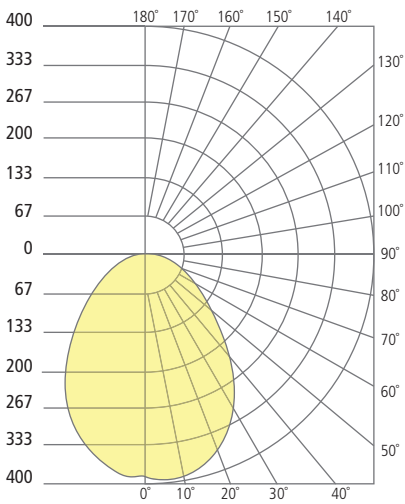

* Visit techlighting.com for specific warranty limitations and details.

TAAG 6
shown in bronze

TAAG 6
shown in charcoal

ORDERING INFORMATION

700OWTAG	CRI/CCT	LENGTH	LENS	FINISH	VOLTAGE	DISTRIBUTION	OPTIONS
	830 80 CRI, 3000K 840 80 CRI, 4000K	6 6"	D DIFFUSE	Z BRONZE H CHARCOAL	UNV 120V-277V	S SYMMETRIC	NONE PC BUTTON PHOTOCONTROL LF IN-LINE FUSE SP SURGE PROTECTION PCLF BUTTON PHOTOCONTROL & IN-LINE FUSE PCSP BUTTON PHOTOCONTROL & SURGE PROTECTION LFSP IN-LINE FUSE & SURGE PROTECTION PCLFSP BUTTON PHOTOCONTROL, IN-LINE FUSE & SURGE PROTECTION

TAAG 6 WALL

Taag 6

PHOTOMETRICS*

*For latest photometrics, please visit www.techlighting.com/OUTDOOR

TAAG 6

Total Lumen Output: 625.2
 Total Power: 10.2
 Luminaire Efficacy: 61
 Color Temp: 4000K
 CRI: 80+
 BUG Rating: B1-U1-G0