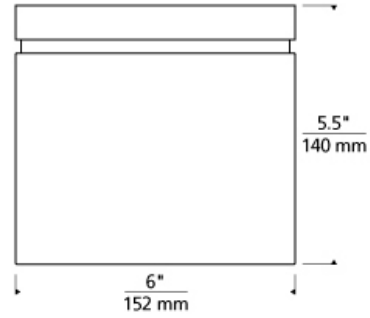

## DESCRIPTION

The Tambura ceiling light by Tech Lighting is modern yet timeless with its open-ended, drum-shaped frosted glass shade. This elegant shade is suspended from an unadorned die-cast canopy populated with a powerful array of integrated LEDs. This simply elegant ceiling mount scales at 5.8" in height and 5.5" in width making it ideal for hallway lighting, bedroom lighting and foyer lighting. The Tambura is available in three on-trend finishes Aged Brass, Chrome and Satin Nickel, each finish further enhances the sheer elegance of this flush mount fixture. The Tambura ships with energy efficient integrated LED lamping, all lamping options are fully dimmable to create the desired ambiance in your any space. Includes 12 watt, 472 delivered lumens, 3000K LED module. Dimmable with low-voltage electronic or triac dimmer.

## WEIGHT

1.8-2lb / 0.82-0.91kg ±

chrome

satin nickel