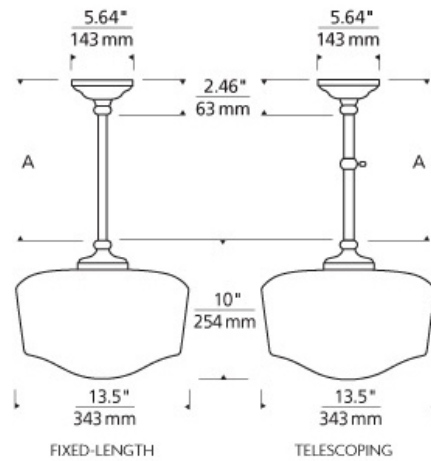

LINE - VOLTAGE PENDANTS / SUSPENSION

Tavern Suspension

DESCRIPTION

Traditional schoolhouse-style glass shade. Incandescent includes 120 volt 100 watt or equivalent medium base, A19 lamp; fluorescent includes 26 watt GX24Q-3 base, triple tube lamp and electronic ballast. Fluorescent may also be lamped with 32 watt GX24Q-3 base, triple tube lamp. Each includes a fixed-length or telescoping stem. Incandescent version dimmable with standard incandescent dimmer. Suitable for damp locations.

INSTALLATION

This product can mount to either a 4" square electrical box with round plaster ring or an octagonal electrical box (not included).

ACCESSORIES & OPTICAL CONTROLS

Industrial Hang Straight Accessory

WEIGHT

6.4-9.9lb / 2.9-4.49kg ±

ORDERING INFORMATION

600TVRS	SHAPE OR SIZE	COLOR	FINISH	LAMP
T1	21"-27" TELESOPING OVERALL LENGTH	W WHITE	Z ANTIQUE BRONZE	INCANDESCENT
T4	24" OVERALL LENGTH		N POLISHED NICKEL	-CF COMPACT FLUORESCENT
T2	28"-40" TELESOPING OVERALL LENGTH		S SATIN NICKEL	
T3	36" OVERALL LENGTH			
T5	48" OVERALL LENGTH			