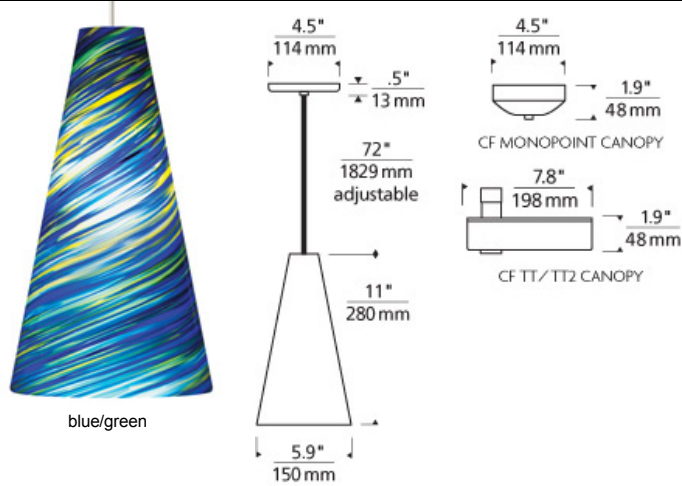

LINE - VOLTAGE PENDANTS / SUSPENSION

Taza Pendant

DESCRIPTION

Blown glass shade with intense color twists suspended from a round canopy. Black, satin nickel, and white canopy options highlighted with clear cable; antique bronze highlighted with brown cable. Includes 120 volt, 75 watt or equivalent A19 medium base lamp or 18 watt GX24Q-2 base triple tube compact fluorescent lamp (electronic ballast included). Fixture is provided with six feet of field-cuttable cable. Incandescent version dimmable with standard incandescent dimmer.

INSTALLATION

This product can mount to either a 4" square electrical box with round plaster ring or an octagon electrical box.

OTHER

TD includes 4.5" Round Canopy.
Antique Bronze and Black Finish Only Available on TD.
CF277 Lamp Only Available on TD.

ACCESSORIES & OPTICAL CONTROLS

Line-voltage Swag Hook

WEIGHT

3.1lb / 1.41kg ±

COLOR OPTIONS

ORDERING INFORMATION

700 SYSTEM	TAZP	COLOR	FINISH	LAMP
TD	LINE-VOLTAGE PENDANTS/SUSPENSION	A AMBER	Z ANTIQUE BRONZE	INCANDESCENT 120V
TT	SINGLE-CIRCUIT T-TRAK	B BLUE/GREEN	B BLACK	-CF COMPACT FLUORESCENT 120V
TT2	TWO-CIRCUIT T-TRAK	N BROWN	S SATIN NICKEL	-CF277 COMPACT FLUORESCENT 277V
		C CREAM	W WHITE	