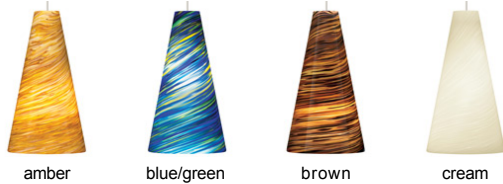

LINE - VOLTAGE PENDANTS / SUSPENSION

Taza Pendant

DESCRIPTION

Blown glass shade with intense color twists suspended from a round canopy. Black, satin nickel, and white canopy options highlighted with clear cable; antique bronze highlighted with brown cable. Includes 120 volt, 75 watt or equivalent A19 medium base lamp or 18 watt GX24Q-2 base triple tube compact fluorescent lamp (electronic ballast included). Fixture is provided with six feet of field-cuttable cable. Incandescent version dimmable with standard incandescent dimmer.

ACCESSORIES & OPTICAL CONTROLS

Line-voltage Swag Hook

WEIGHT

3.1lb / 1.41kg ±

COLOR OPTIONS

ORDERING INFORMATION

700 SYSTEM	TAZP	COLOR	FINISH	LAMP
TD	LINE-VOLTAGE PENDANTS/SUSPENSION	A AMBER	Z ANTIQUE BRONZE	INCANDESCENT 120V
TT	SINGLE-CIRCUIT T-TRAK	B BLUE/GREEN	B BLACK	-CF COMPACT FLUORESCENT 120V
TT2	TWO-CIRCUIT T-TRAK	N BROWN	S SATIN NICKEL	-CF277 COMPACT FLUORESCENT 277V
		C CREAM	W WHITE	