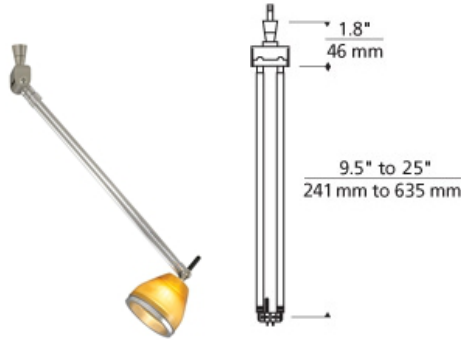

LOW - VOLTAGE HEADS

Tele Head

DESCRIPTION

Tele telescopes from 9" to 25" to bring the light right where you need it. Head rotates 360°, swivels 130° at the bracket, and the lamp rotates 290°. Low-voltage, MR16 lamp of up to 75 watts not included).

INSTALLATION

Socket terminates with FreeJack male connector, which may be installed into a system connector. Elements ordered with a system prefix include a connector for that system.

ACCESSORIES & OPTICAL CONTROLS

Backlight Shield, Barndoors, Cone Glass Shield, Flight Paper, Lil Egypt Shade, Lil Wok Shade, Louver Lens Holder, Round Glass Shield, Snap Louver Lens Holder, Taza Accessory

WEIGHT

0.52lb / 0.24kg ±

ORDERING INFORMATION