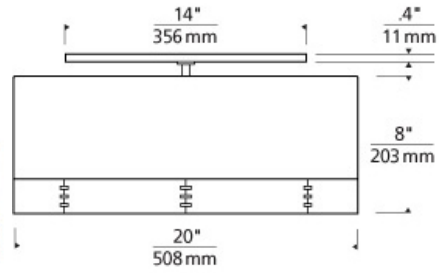

FLUSH & SEMI-FLUSH MOUNT

Topo Flushmount Ceiling

DESCRIPTION

This modern drum shade is elevated to a richer, warmer dimension with a sophisticated combination of fabric and wood. The bands of wood trim are spline joined around the circumference of the shade, a delicate feat of quality craftsmanship. Includes four 120 volt, 60 watt or equivalent medium base A19 lamps or four 18 watt GX24Q-2 base triple tube compact fluorescent lamps (electronic ballast included). Incandescent version dimmable with standard incandescent dimmer.

INSTALLATION

This product can mount to either a 4" square electrical box with round plaster ring or an octagonal electrical box (not included).

white

COLOR OPTIONS

heather gray

white

ORDERING INFORMATION

700FMTPO COLOR