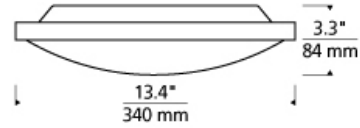

Vance 13 Flush Mount

LED ADA T20

DESCRIPTION

The universally appealing Vance 13 LED ceiling light from Tech Lighting exudes a clean contemporary style. This ceiling light fixture features a thin, direct-mount metal body in your choice of on-trend finishes such as on-trend aged brass, stylish Satin Nickel and classic polished Chrome to ensure coordination with virtually any interior design theme. A frosted glass diffuser effectively controls the highly capable LED light source within, which is fully dimmable to help you create the desired ambiance in suitable applications such as bedroom lighting, bathroom lighting, hallway lighting and foyer lighting. To further its appeal and utility, the Vance ceiling light is offered in three progressive sizes including 13" for standard ceiling applications, plus a large 24" diameter great for large rooms and high ceilings. Includes 22 watt, 1132 delivered lumen, 2700K or 3000K LED module. May be wall or ceiling mounted. Dimmable with low-voltage electronic or triac dimmer.

INSTALLATION

This product can mount to either a 4" square electrical box with round plaster ring or an octagonal electrical box (not included).

WEIGHT

3-3.5lb / 1.36-1.59kg ±

aged brass

chrome

satin nickel

ORDERING INFORMATION