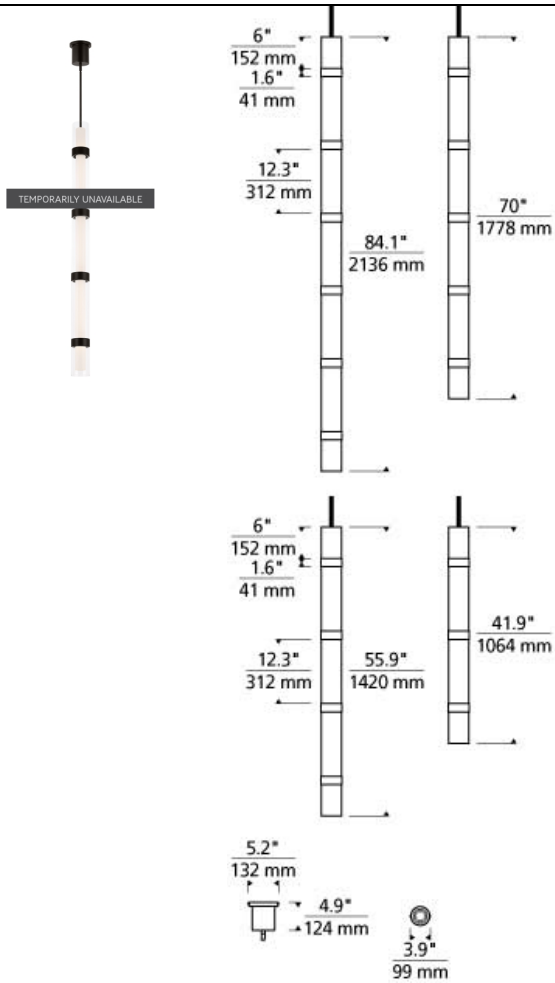

Wit Pendant

LED

DESCRIPTION

Wit, by Tech Lighting, is the ultimate modern design. This cylindrical glass pendant is elongated by 3 to 6 sleek metal bands add striking LED illumination when lit and presents as modern décor when off. Offered in two handsome finishes, aged brass and black, and various lengths identified by the number of metal bands. For full room coordination, also available as a linear suspension. Lamping options are compatible with most dimmers. Refer to Dimming Chart for more information. 4 Glass. 120 volt, 40 watts, 2800 delivered lumens, 3000K, LED linear module. 5 Glass. 120 volt, 54 watts, 3800 delivered lumens, 3000K, LED linear module. 6 Glass. 120 volt, 68 watts, 4800 delivered lumens, 3000K, LED linear module. 7 Glass. 120 volt, 82 watts, 5800 delivered lumens, 3000K, LED linear module. Not Dimmable. Includes two 6 inch & four 12 inch stems in coordinating finish. Can be installed on a sloped ceiling up to 45°.

INSTALLATION

This product can mount to either a 4" square electrical box with round plaster ring or an octagon electrical box.

WEIGHT

10-10lb / 4.54-4.54kg ±

3-glass/aged brass

3-glass/black

4-glass/aged brass

4-glass/black

5-glass/aged brass

5-glass/black

6-glass/aged brass

6-glass/black

7-glass/aged brass

ORDERING INFORMATION

700TDWIT	SHAPE OR SIZE	FINISH	LAMP
3	3 GLASS	R AGED BRASS	-LED930 INTEGRATED LED 90 CRI 3000K 120-277V UNV (T24)
4	4 GLASS	B BLACK	
5	5 GLASS		
6	6 GLASS		
7	7 GLASS		