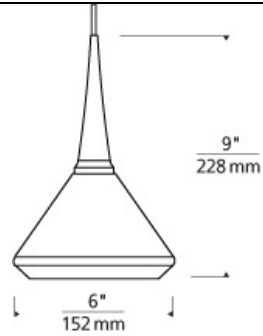

LOW-VOLTAGE PENDANTS

Arcell Pendant

DESCRIPTION

Inspired by mid-century modern design, the minimalist yet playful lines create a silhouette which loosely suggests that of shop lights. Includes low-voltage, 35 watt halogen MR16 lamp or 6 watt field-replaceable LED module and six feet of field-cutable suspension cable.

INSTALLATION

Socket terminates with FreeJack male connector, which may be installed into a system connector. Elements ordered with a system prefix include a connector for that system. For use on T-TRAK, order FreeJack version and T-TRAK FreeJack Connector (sold separately).

ACCESSORIES & OPTICAL CONTROLS

Swag Hook

WEIGHT

0.64lb / 0.29kg ±

COLOR OPTIONS

ORDERING INFORMATION

700	SYSTEM	ACL	COLOR	FINISH	LAMP
FJ	FREEJACK		N BROWN	Z ANTIQUE BRONZE	12 VOLT HALOGEN
KL	KABLE LITE		H CASHMERE	S SATIN NICKEL	-LED LED
MP	MONOPOINT		D DUNE		-24 24 VOLT HALOGEN
MO	MONORAIL		S STONE		
MO2	TWO-CIRCUIT MONORAIL				

Note: Note: MP includes 4" Round Flush Canopy.

Antique Bronze is not available for Kable Lite.

TECH LIGHTING®

7400 Linder Avenue
Skokie, Illinois 60077

T 847.410.4400
F 847.410.4500

Tech Lighting, L.L.C.

700 ____ ACL ____

FIXTURE TYPE: _____

JOB NAME: _____

NOTES: _____

_____

_____

©2014 Tech Lighting, L.L.C. All Rights Reserved. The "Tech Lighting" graphic is a registered trademark of Tech Lighting, L.L.C. Tech Lighting reserves the right to change specifications for product improvements without notification.