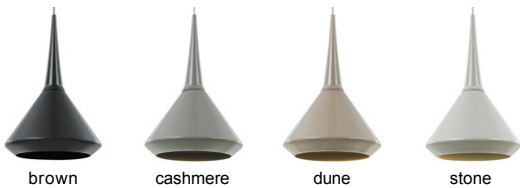

LOW-VOLTAGE PENDANTS

Arcell Pendant

DESCRIPTION

Inspired by mid-century modern design, the minimalist yet playful lines create a silhouette which loosely suggests that of shop lights. Includes low-voltage, 35 watt halogen MR16 lamp or 6 watt field-replaceable LED module and six feet of field-cutable suspension cable.

INSTALLATION

Socket terminates with FreeJack male connector, which may be installed into a system connector. Elements ordered with a system prefix include a connector for that system. For use on T-TRAK, order FreeJack version and T-TRAK FreeJack Connector (sold separately).

ACCESSORIES & OPTICAL CONTROLS

Swag Hook

WEIGHT

0.64lb / 0.29kg ±

COLOR OPTIONS

brown

cashmere

dune

stone

cashmere

ORDERING INFORMATION

700	SYSTEM	ACL	COLOR	FINISH	LAMP
FJ	FREEJACK		N BROWN	Z ANTIQUE BRONZE	12 VOLT HALOGEN
KL	KABLE LITE		H CASHMERE	S SATIN NICKEL	-LED LED
MP	MONOPOINT		D DUNE		-24 24 VOLT HALOGEN
MO	MONORAIL		S STONE		
MO2	TWO-CIRCUIT MONORAIL				