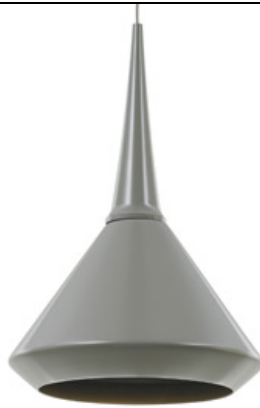

LOW-VOLTAGE PENDANTS

Arcell Pendant

DESCRIPTION

Inspired by mid-century modern design, the minimalist yet playful lines create a silhouette which loosely suggests that of shop lights. Includes low-voltage, 35 watt halogen MR16 lamp or 6 watt field-replaceable LED module and six feet of field-cutable suspension cable.

ACCESSORIES & OPTICAL CONTROLS

Swag Hook

WEIGHT

0.64lb / 0.29kg ±

COLOR OPTIONS

brown

cashmere

dune

stone

cashmere

ORDERING INFORMATION

700	SYSTEM	ACL	COLOR	FINISH	LAMP
FJ	FREEJACK		N BROWN	Z ANTIQUE BRONZE	12 VOLT HALOGEN
KL	KABLE LITE		H CASHMERE	S SATIN NICKEL	-LED LED
MP	MONOPOINT		D DUNE		-24 24 VOLT HALOGEN
MO	MONORAIL		S STONE		
MO2	TWO-CIRCUIT MONORAIL				