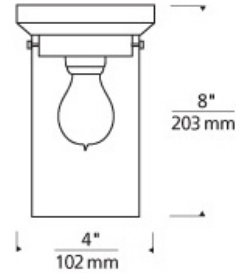

FLUSH & SEMI-FLUSH MOUNT

Clark Ceiling

DESCRIPTION

Classic cylinder in either clear, havana brown, or white glass. Incandescent includes 120 volt 40 watt or equivalent medium base Classic Edison Style lamp; fluorescent includes 18 watt GX24Q-2 base, triple tube lamp and electronic ballast. LED version includes 6.5 watt, 650 delivered lumen, 23000K LED lamp. Incandescent version dimmable with standard incandescent dimmer. LED version dimmable with an LED compatible dimmer. Consult lamp manufacturer for more information. Suitable for damp locations.

INSTALLATION

This product can mount to either a 4" square electrical box with round plaster ring or an octagonal electrical box (not included).

havana brown

clear

havana brown

white

ORDERING INFORMATION

600CLKC COLOR	FINISH	LAMP
C CLEAR	Z ANTIQUE BRONZE	INCANDESCENT
B HAVANA BROWN	N POLISHED NICKEL	-CF COMPACT FLUORESCENT
W WHITE	S SATIN NICKEL	-LED823 LED 80 CRI 2300K 120V