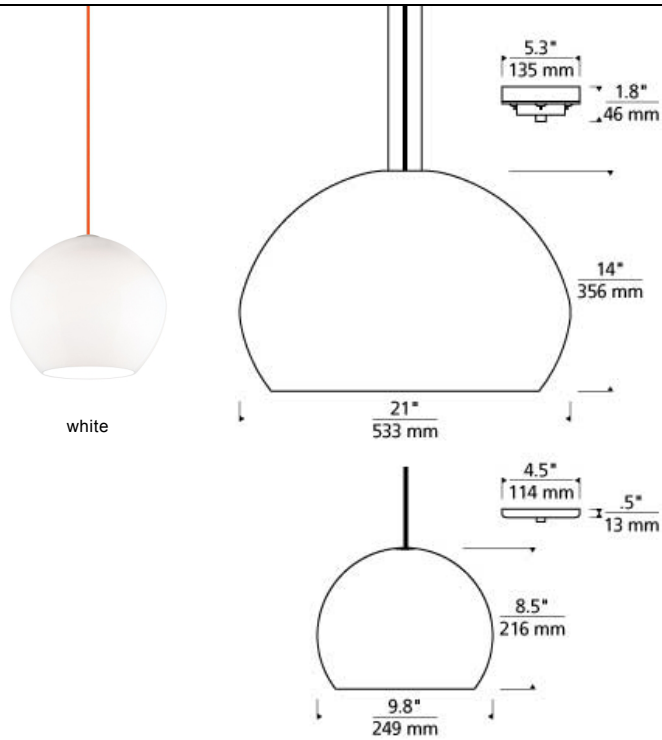

INSTALLATION

This product can mount to either a 4" square electrical box with round plaster ring or an octagon electrical box.

OTHER

Grande Available with Incandescent and LED830 option.
Medium Available with Incandescent and LED927 option.

ORDERING INFORMATION

700 SYSTEM	CLOP	SHAPE OR SIZE	COLOR	Cord Color	FINISH	LAMP	
TD	LINE-VOLTAGE PENDANTS/SUSPENSION	G M	GRANDE MEDIUM	W WHITE	Y GRAY O ORANGE R RED	Z ANTIQUE BRONZE B BLACK S SATIN NICKEL W WHITE	NO LAMP -LED830 LED 80 CRI 3000K 120V -LED927 LED 90 CRI 2700K 120V (T20/T24)

Custom Cord Colors Available.