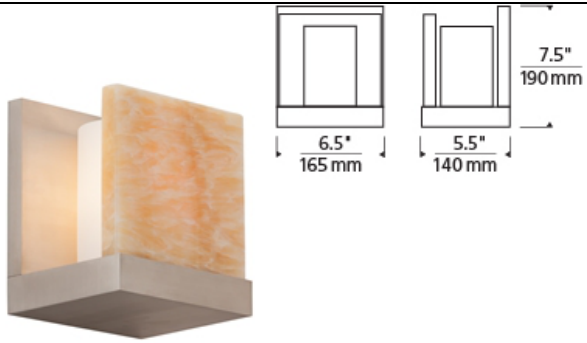

WALL COLLECTION

Corbel Onyx Wall

DESCRIPTION

A thick outer plate of natural onyx gently filters the light from a frosted inner diffuser to create a warm ambiance. Incandescent includes 120 volt, 60 watt or equivalent medium base BT15 halogen lamp. Fluorescent includes 120 volt 18 watt triple-tube compact fluorescent lamp and electronic ballast. Incandescent version dimmable with standard incandescent dimmer.

INSTALLATION

This product can mount to either a 4" square electrical box with round plaster ring or an octagonal electrical box (not included).

WEIGHT

7.42lb / 3.37kg ±

ORDERING INFORMATION

700WSCR B COLOR	FINISH	LAMP
H HONEY ONYX	Z ANTIQUE BRONZE S SATIN NICKEL	INCANDESCENT 120V -CF COMPACT FLUORESCENT 120V