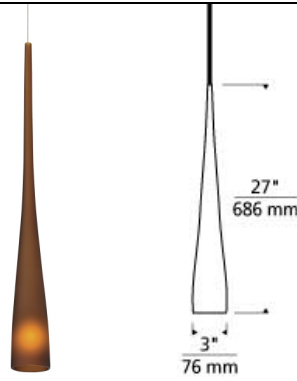

# Cypree Large Pendant LED SORAA T20

## DESCRIPTION

Simple organic-shaped frosted glass pendant in a dramatically slim modern silhouette. The Cypree Pendant is offered in three modern glass finishes, Amber, Frost and Transparent Smoke. Installed in multiples, the pendants will illuminate your space with a statement. Also available in a smaller height option, 3" diameter and 14" high, The Cypree Pendants are great to cluster both sizes for a dynamic design impact. Includes (1) 50 watt low-voltage GY6.35 base Xenon bi-pin lamp or 8 watt replaceable 500 lumen 90 CRI 3000K LED SORAA® module and 6' of field-cutttable suspension cable. For use with 24 volt transformer, add suffix "-24" to item number. Works with SORAA.

## WEIGHT

5-5.5lb / 2.27-2.49kg ±

amber

frost

transparent smoke